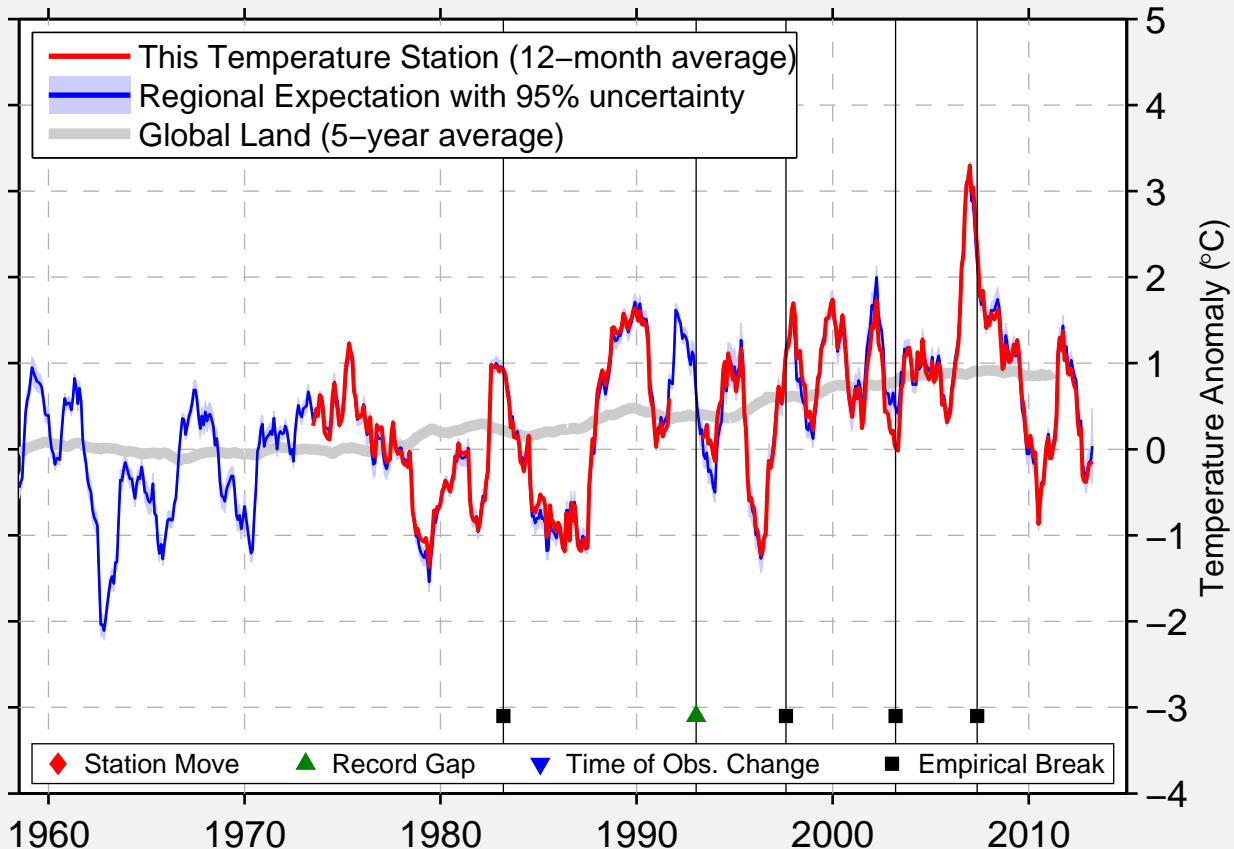

FLYVESTATION SKRYDSTRUP

55.229 N, 9.265 E (Denmark)

Data Quality Controlled and Aligned at Breakpoints

Berkeley Earth