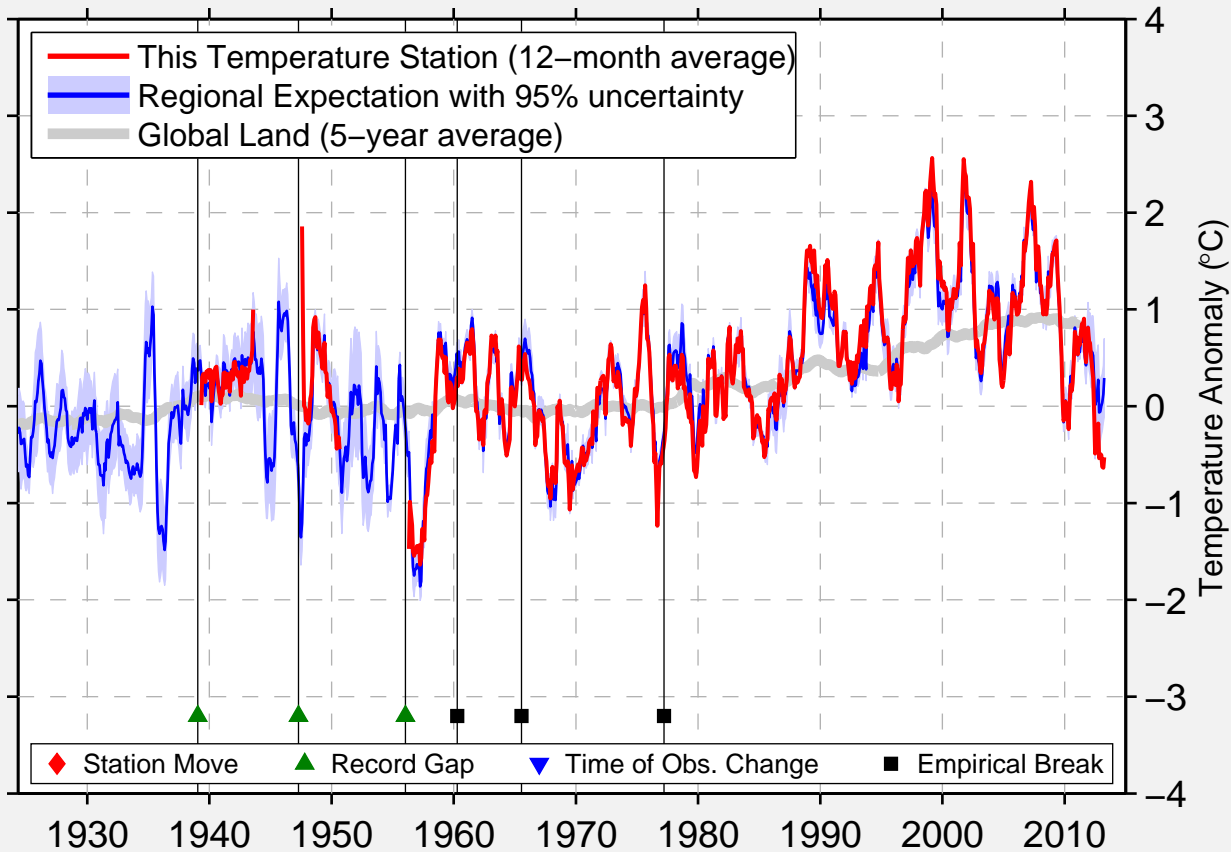

ZHANGJIAKOU

40.783 N, 114.883 E (China)

Data Quality Controlled and Aligned at Breakpoints

Berkeley Earth