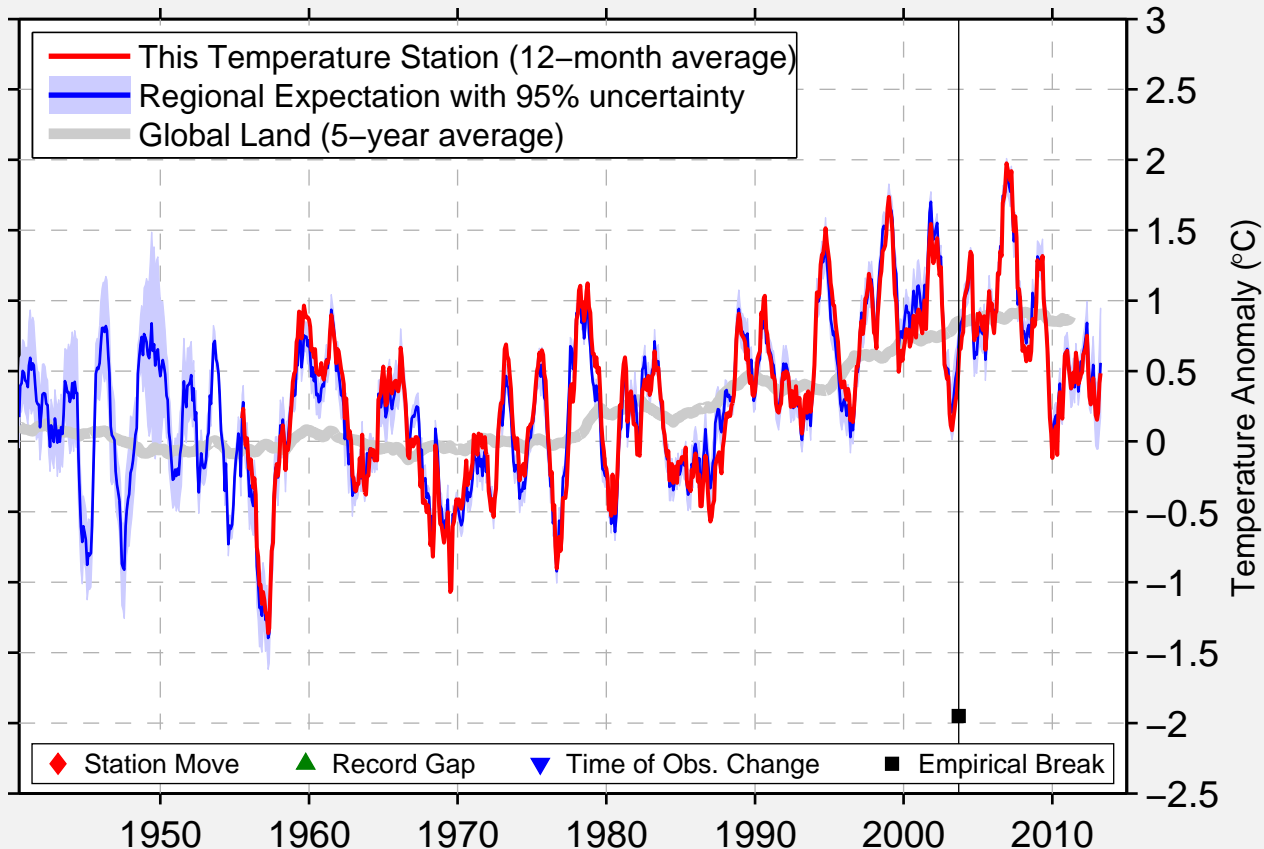

RIZHAO

35.404 N, 119.530 E (China)

Data Quality Controlled and Aligned at Breakpoints

Berkeley Earth