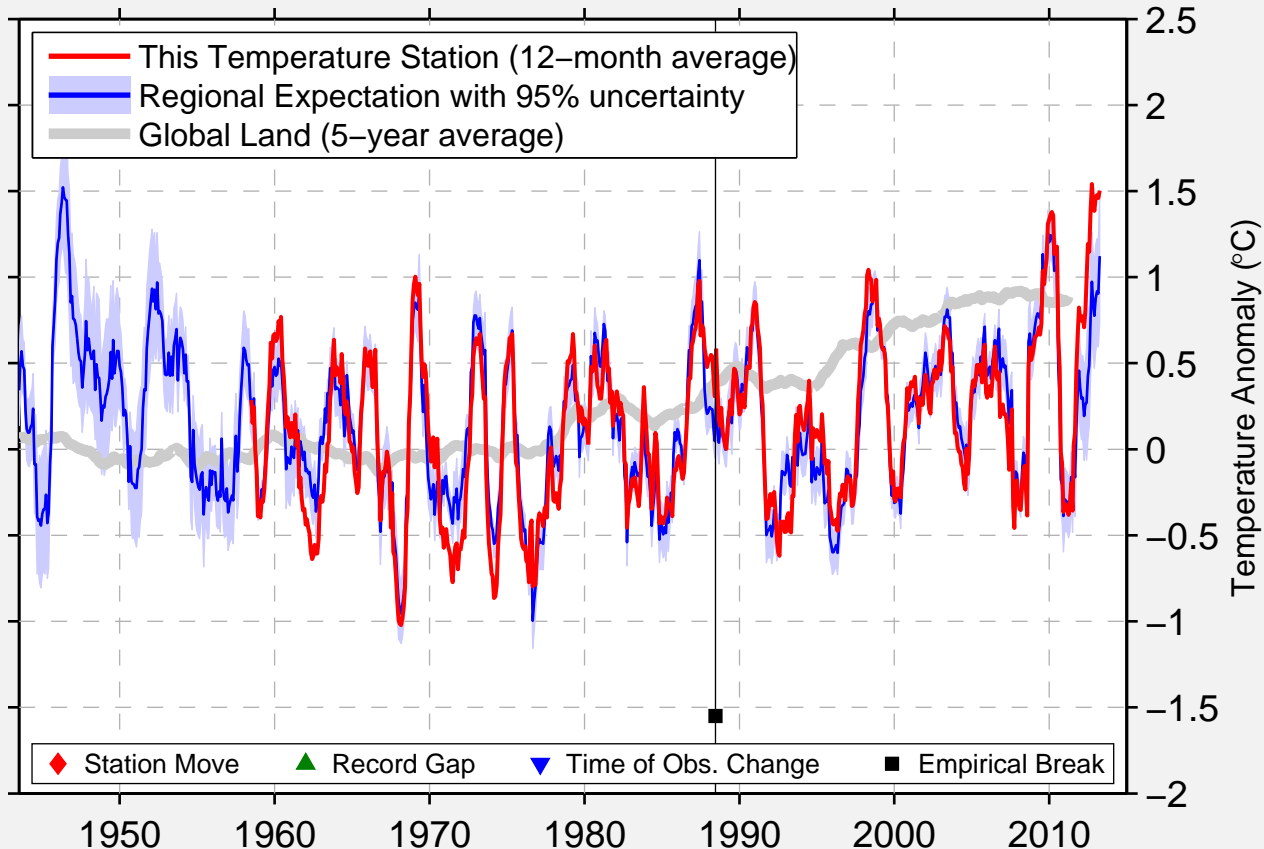

# LUXI

24.533 N, 103.767 E (China)

Data Quality Controlled and Aligned at Breakpoints

Berkeley Earth