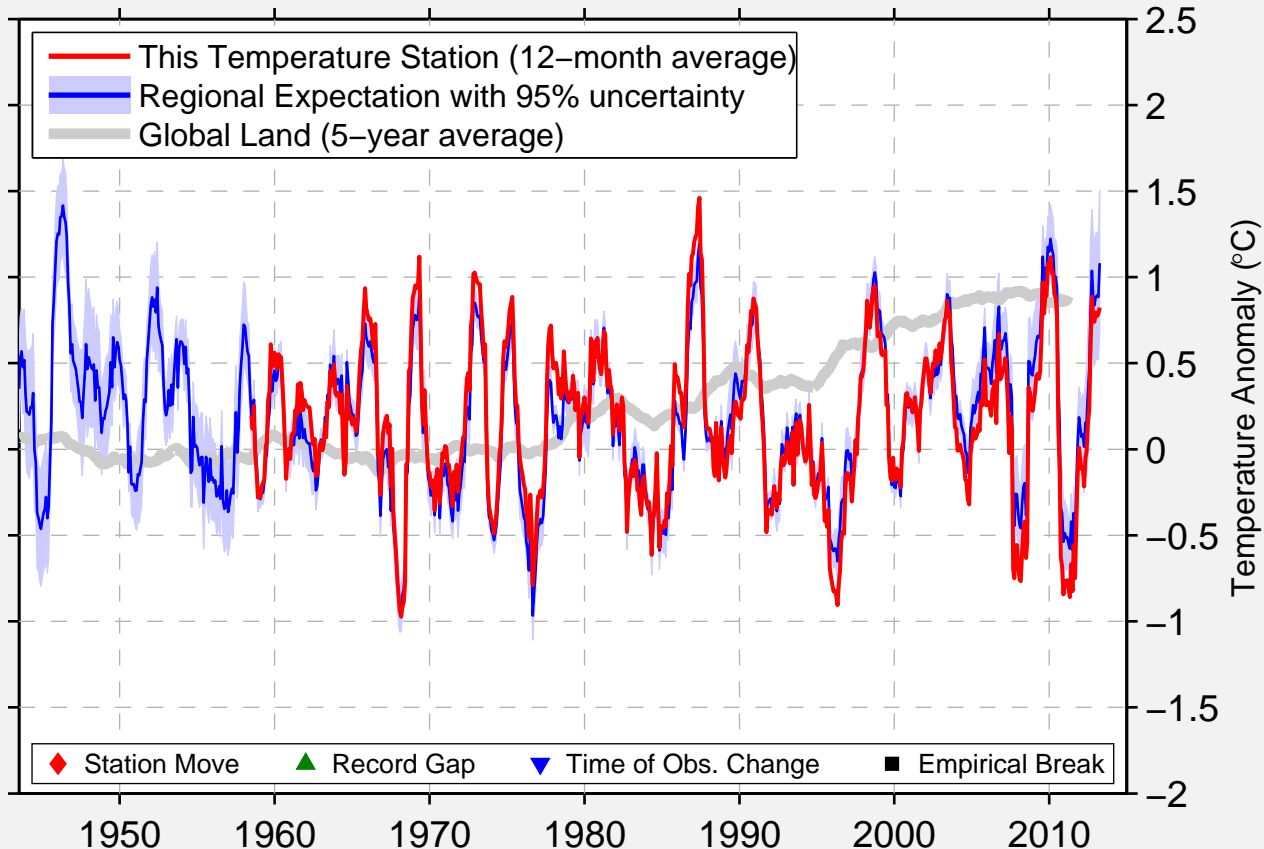

# NAPO

23.300 N, 105.950 E (China)

Data Quality Controlled and Aligned at Breakpoints

Berkeley Earth