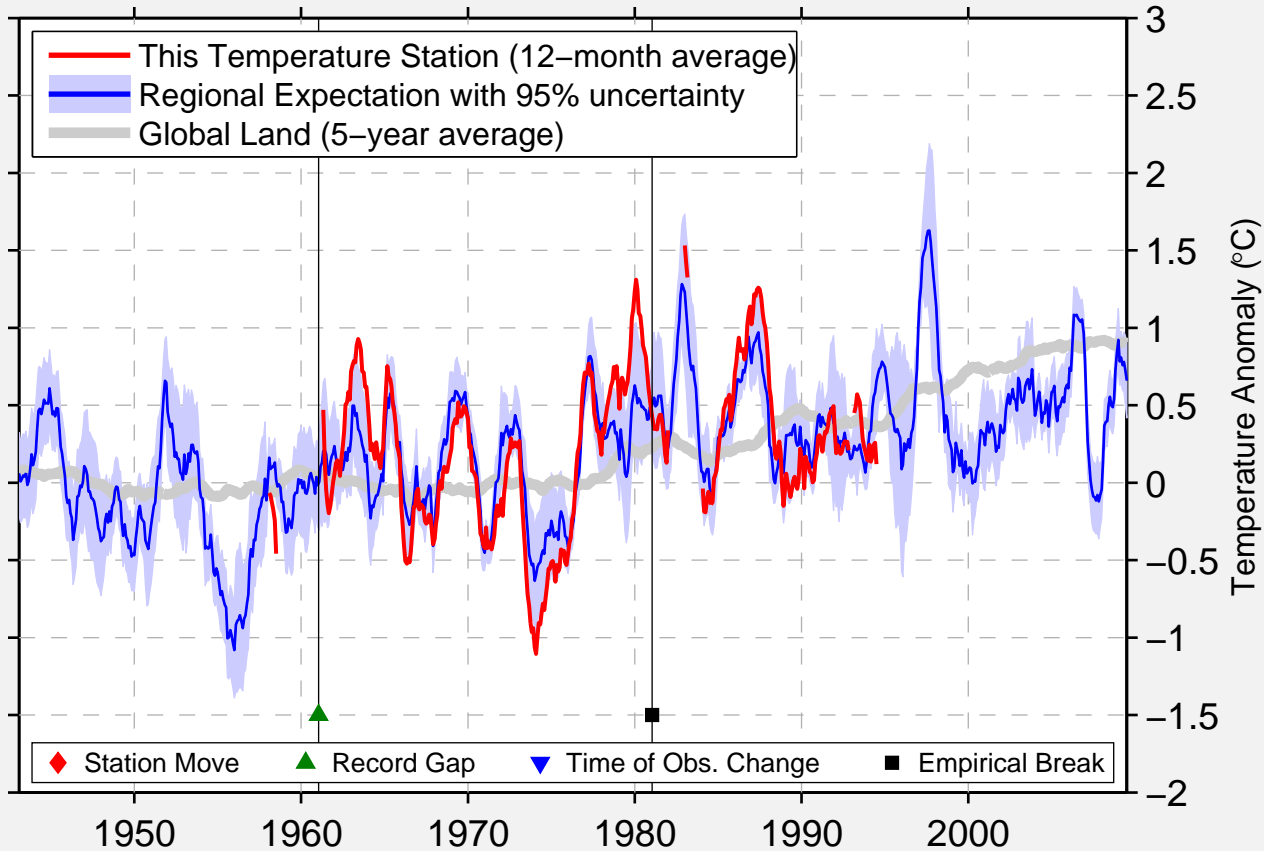

VALLENAR

28.600 S, 70.767 W (Chile)

Data Quality Controlled and Aligned at Breakpoints

Berkeley Earth