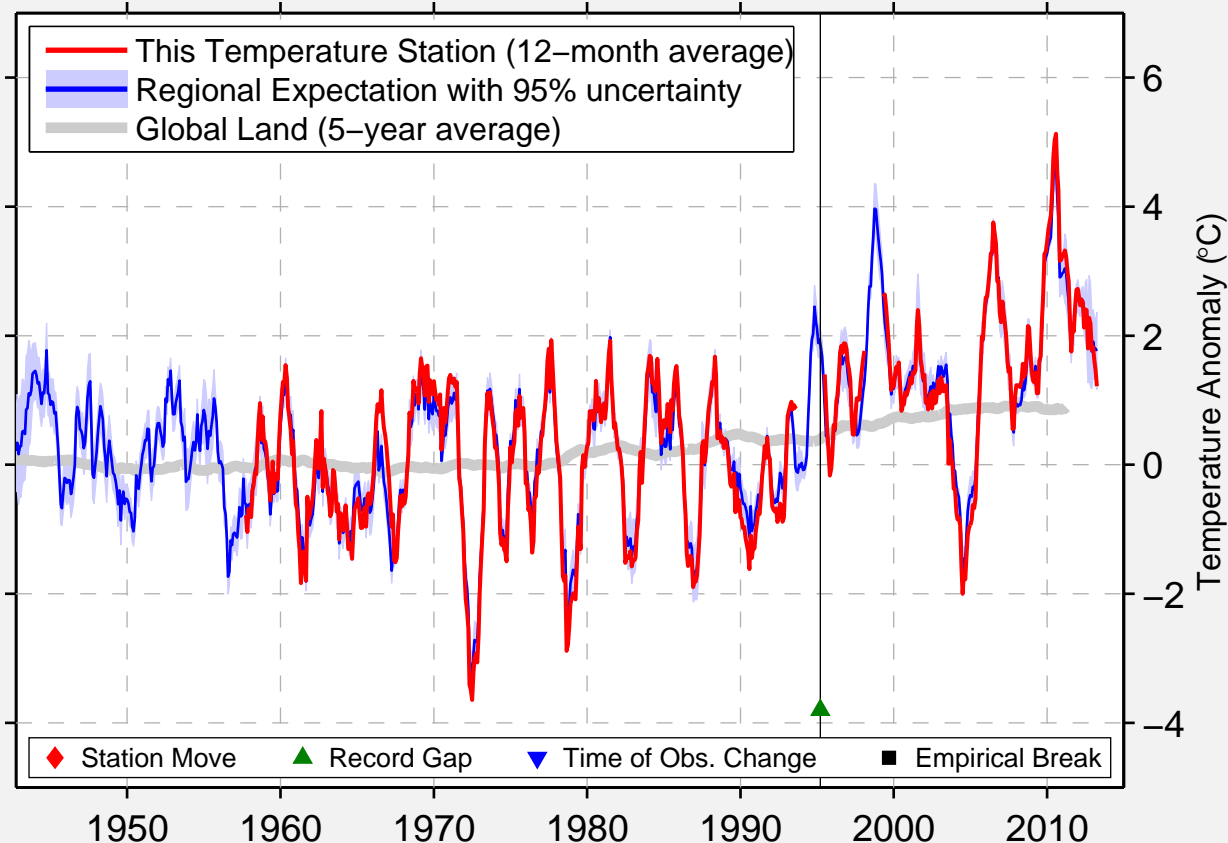

# SHEPHERD BAY, N.W.T.

68.817 N, 93.433 W (Canada)

Data Quality Controlled and Aligned at Breakpoints

Berkeley Earth