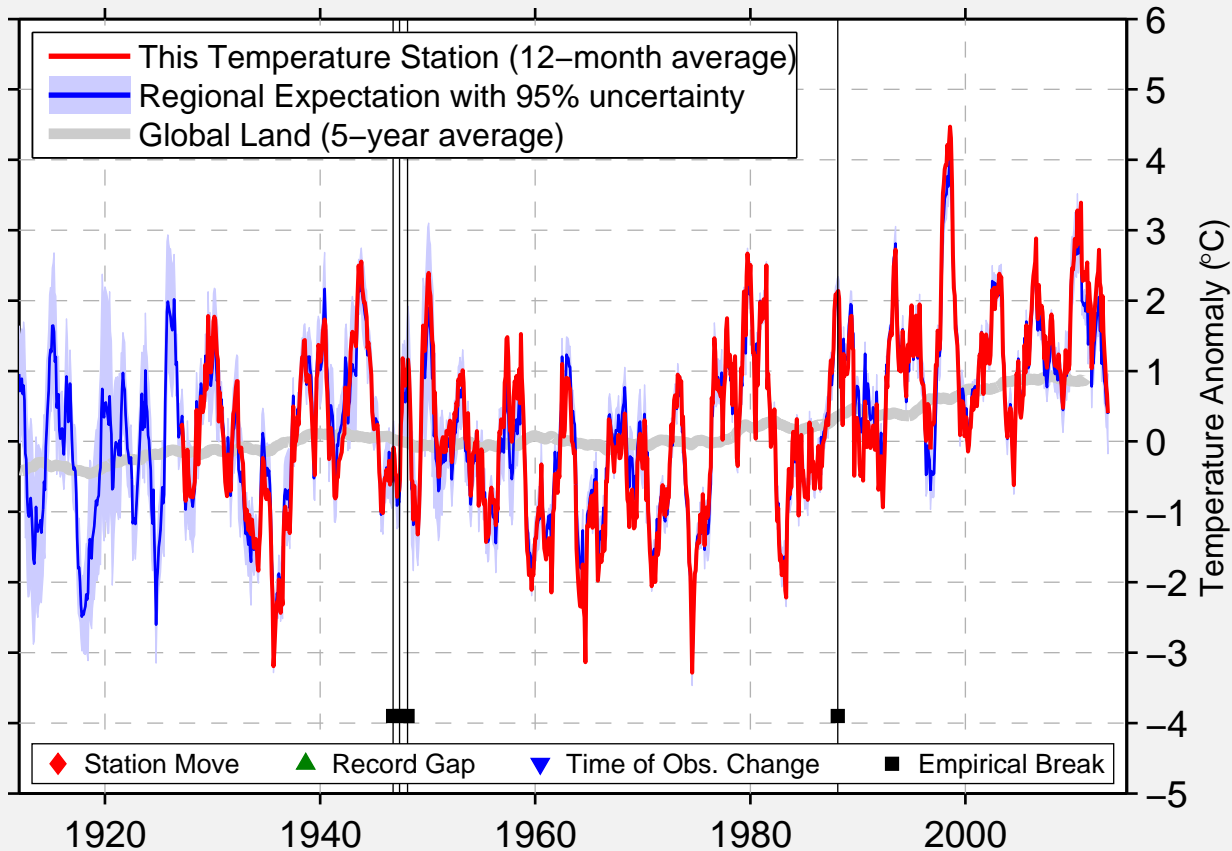

# INUUVIK CLIMATE NWT

68.308 N, 133.500 W (Canada)

Data Quality Controlled and Aligned at Breakpoints

Berkeley Earth