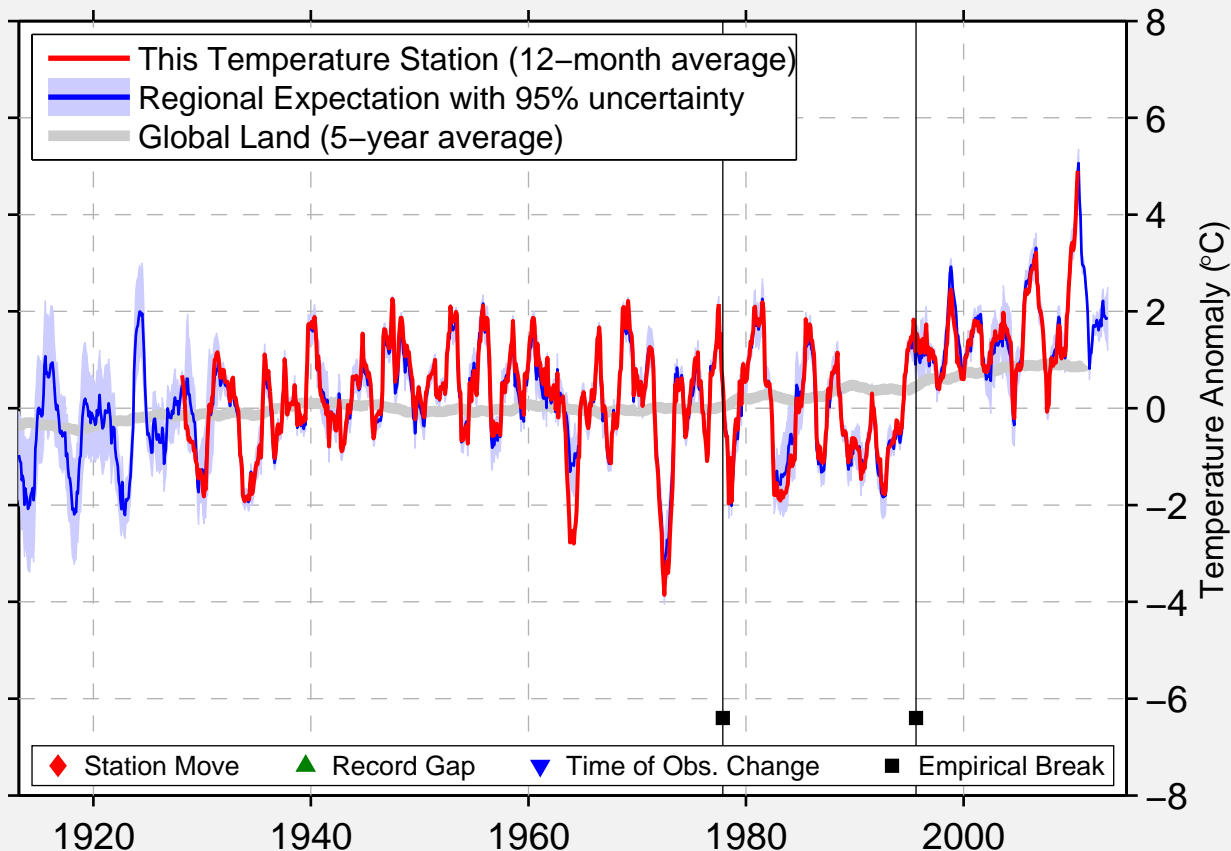

CAPE DORSET N.W.T.
64.224 N, 76.530 W (Canada)

Data Quality Controlled and Aligned at Breakpoints

Berkeley Earth