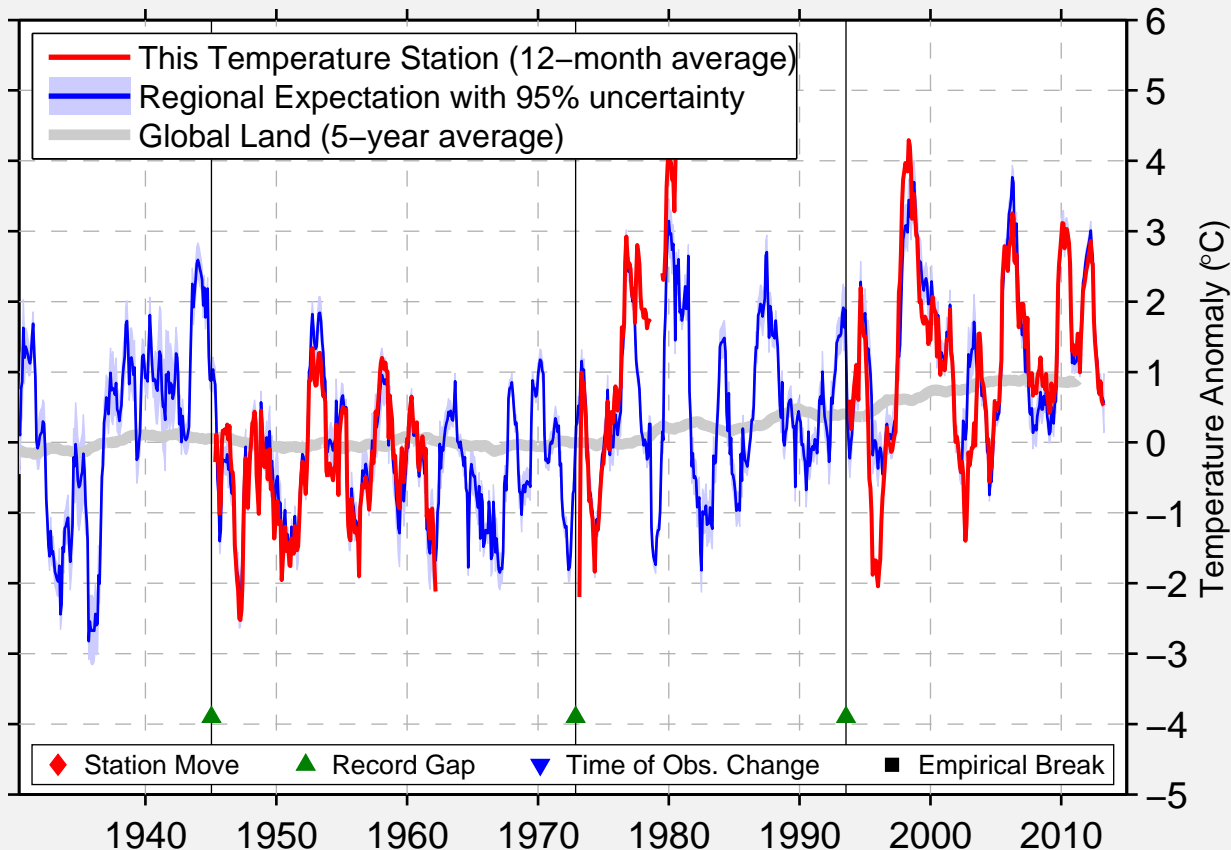

FORT PROVIDENCE, NWT

61.325 N, 117.634 W (Canada)

Data Quality Controlled and Aligned at Breakpoints

Berkeley Earth