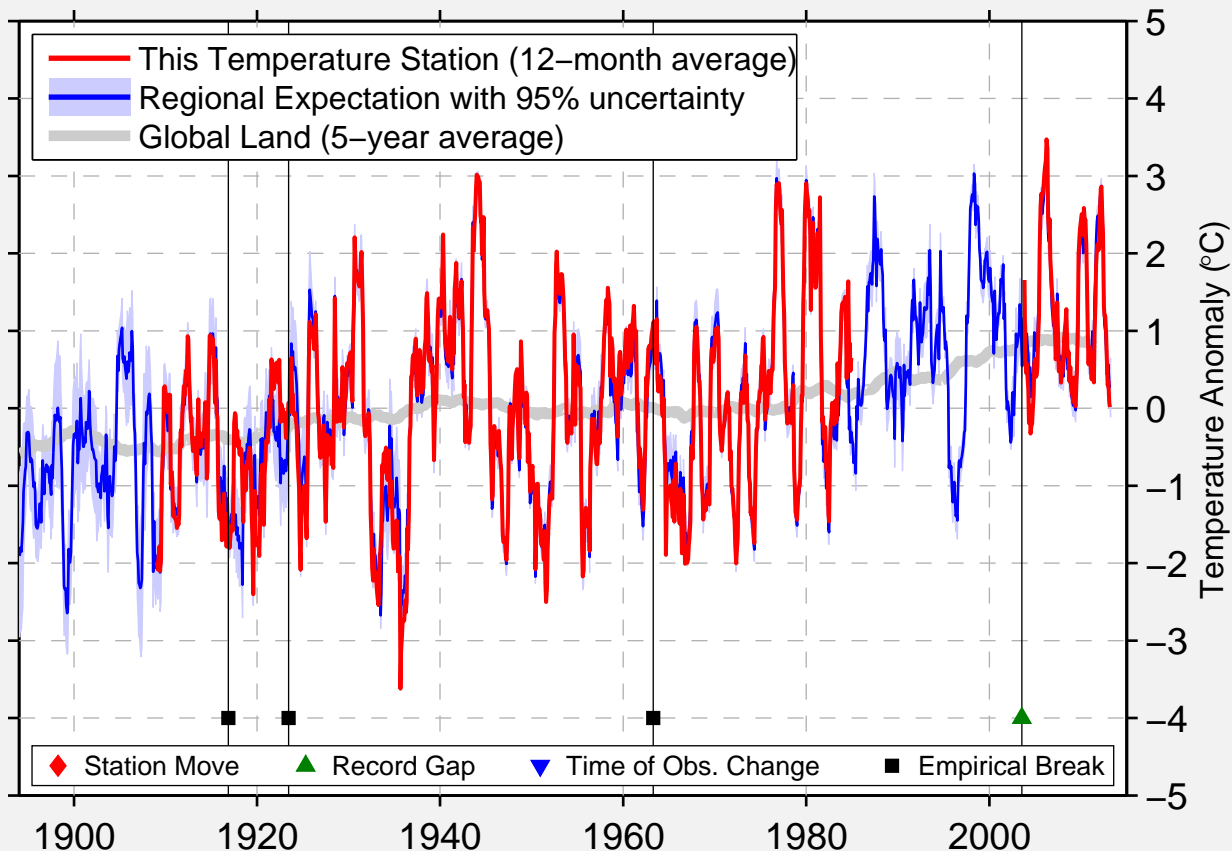

# FORT VERMILION CDA,AL

58.383 N, 116.033 W (Canada)

Data Quality Controlled and Aligned at Breakpoints

Berkeley Earth