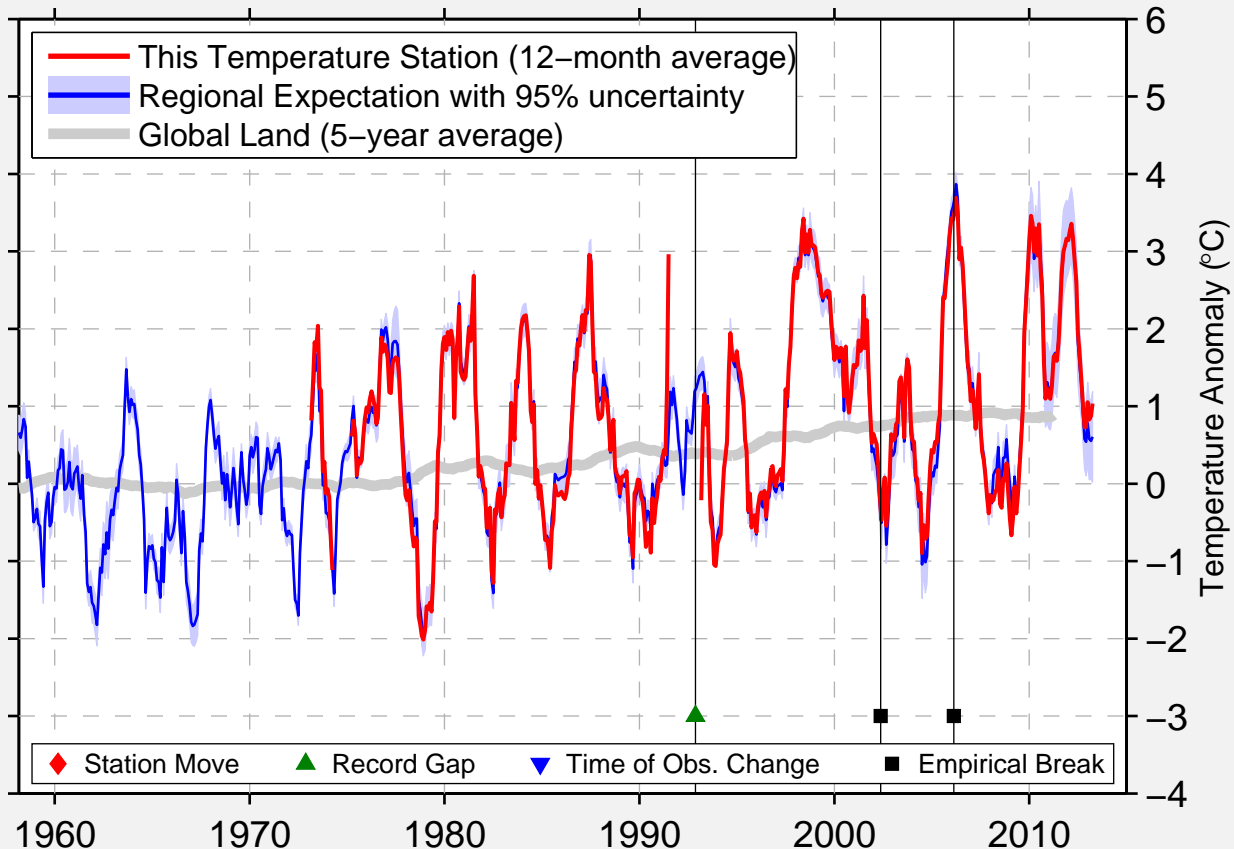

COLLINS BAY, SASK.

58.183 N, 103.700 W (Canada)

Data Quality Controlled and Aligned at Breakpoints

Berkeley Earth