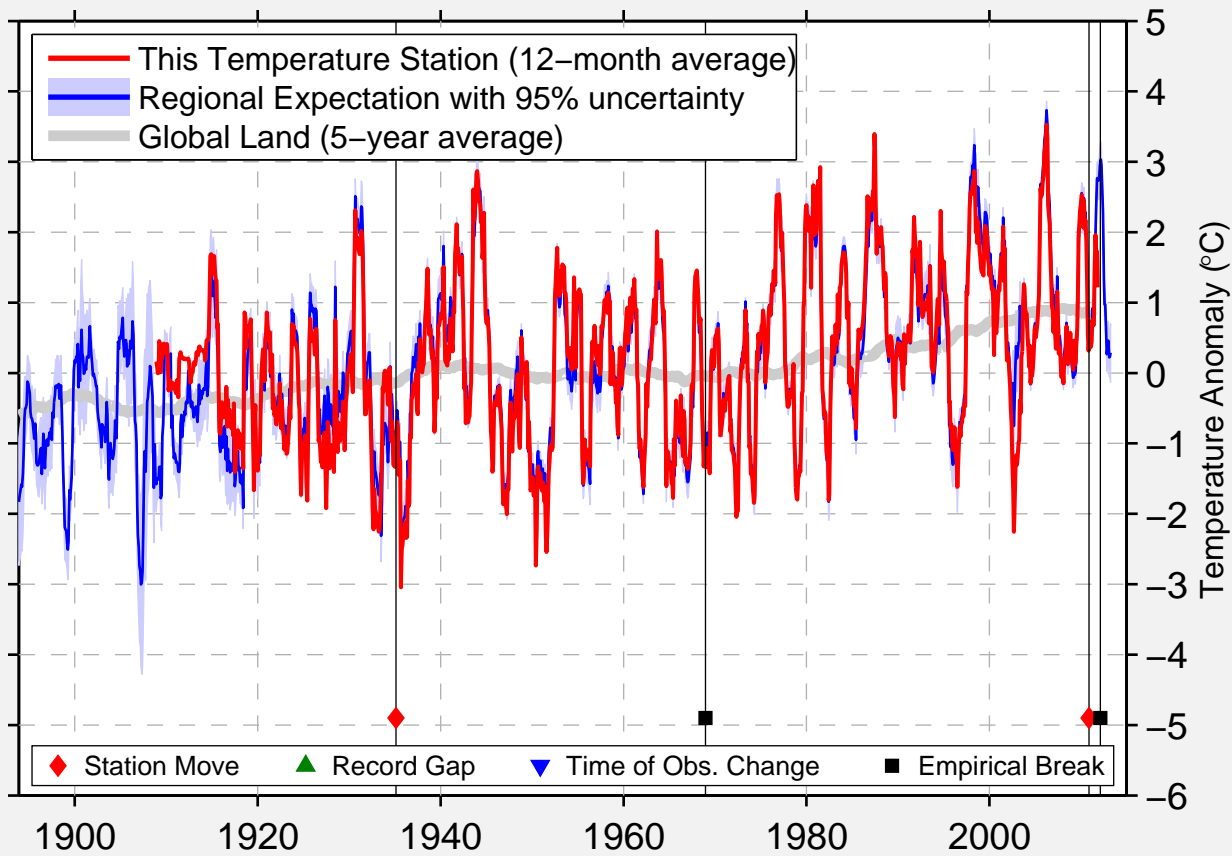

FORT MCMURRAY CS /ALTA

56.653 N, 111.205 W (Canada)

Data Quality Controlled and Aligned at Breakpoints

Berkeley Earth