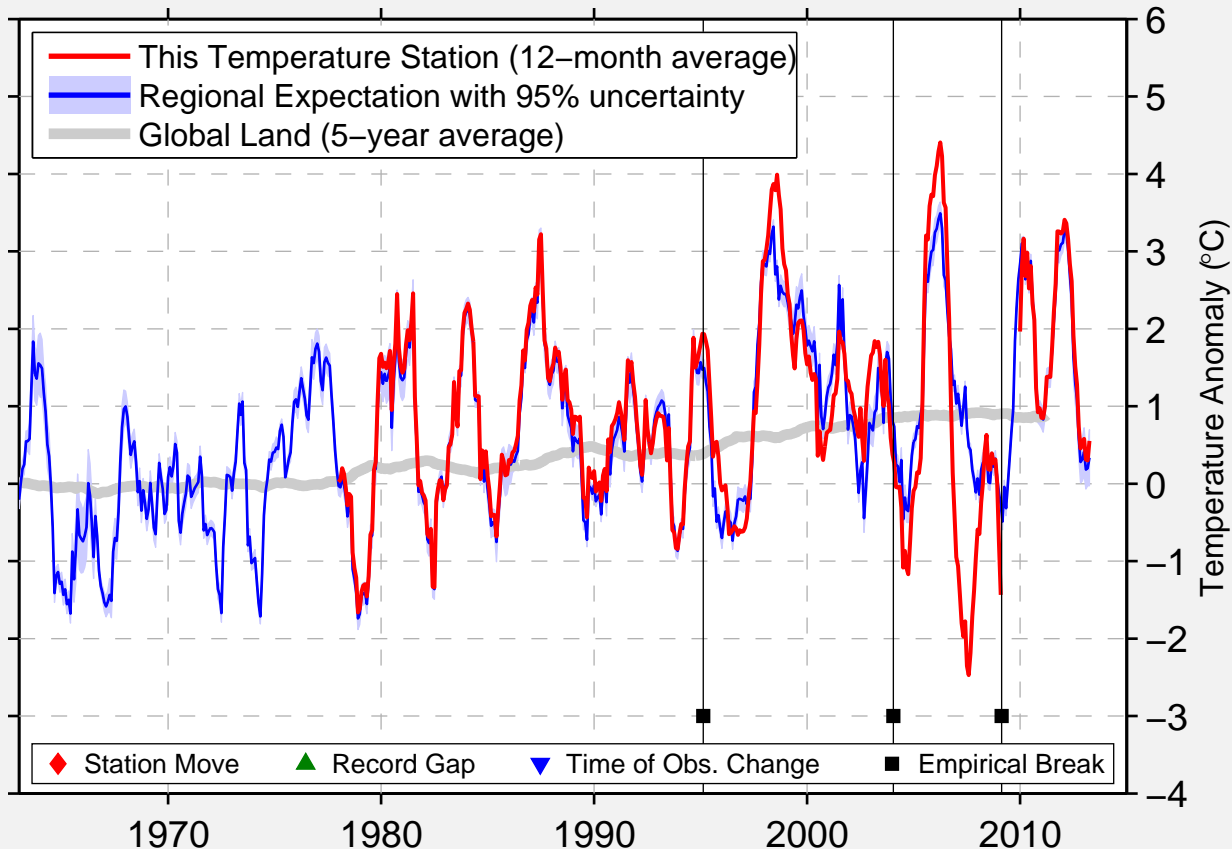

# FLIN FLON, MAN

54.683 N, 101.683 W (Canada)

Data Quality Controlled and Aligned at Breakpoints

Berkeley Earth