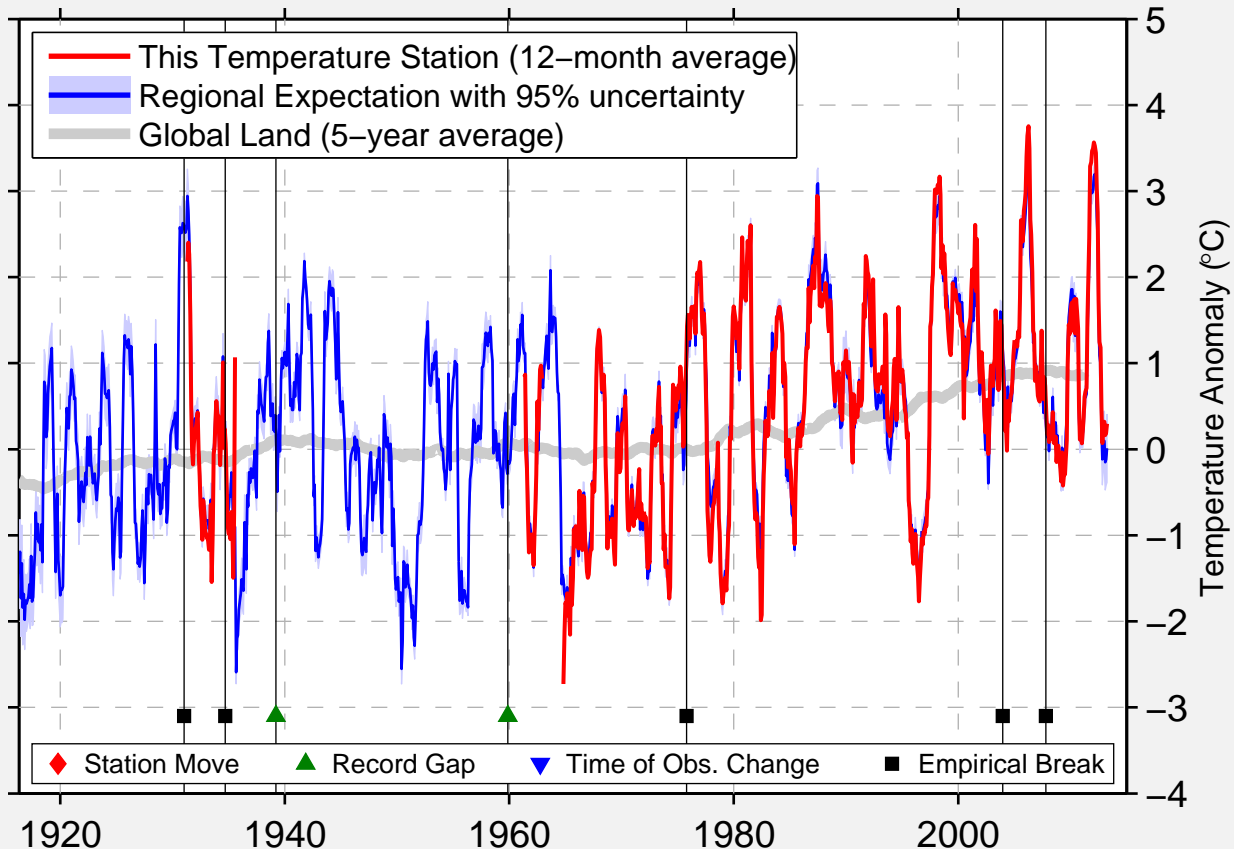

MEADOW LAKE AIRPORT

54.126 N, 108.471 W (Canada)

Data Quality Controlled and Aligned at Breakpoints

Berkeley Earth