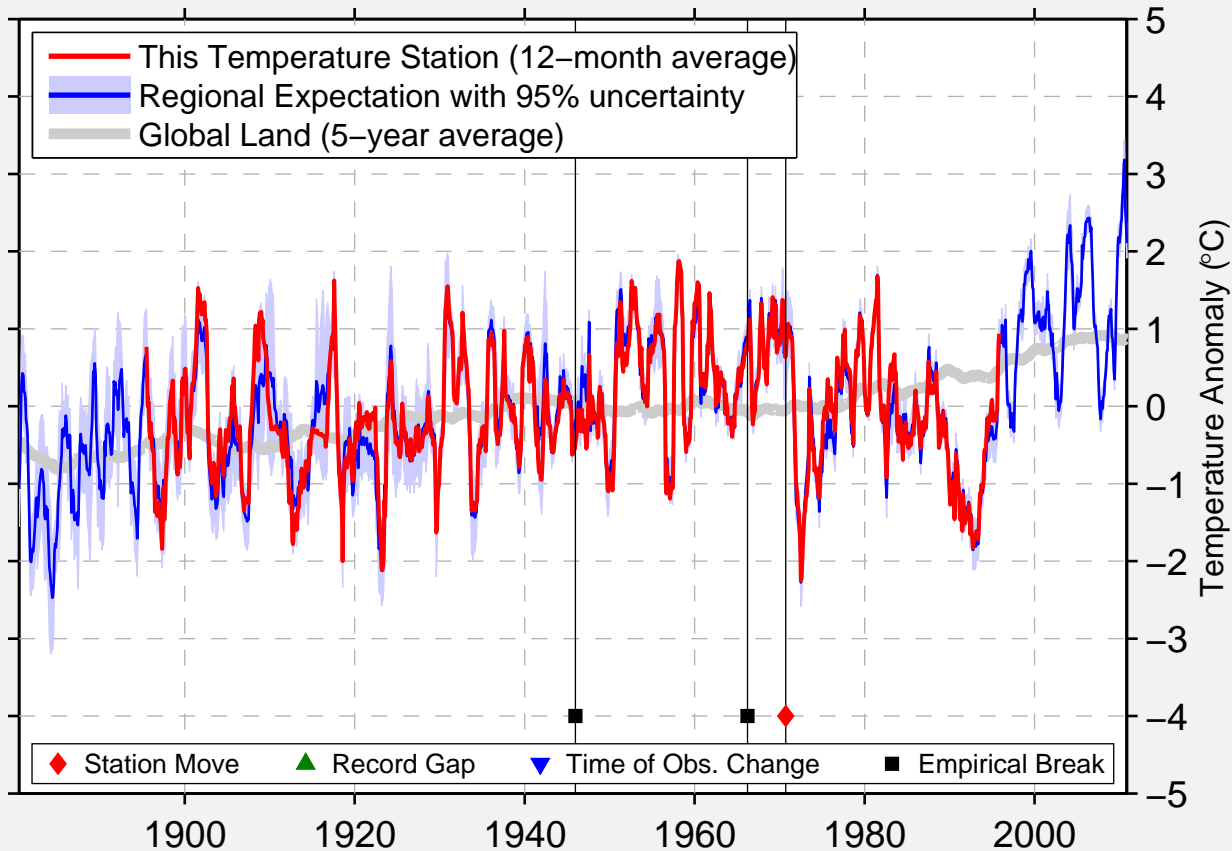

# ST.ANTHONY,NFLD.

51.370 N, 55.604 W (Canada)

Data Quality Controlled and Aligned at Breakpoints

Berkeley Earth