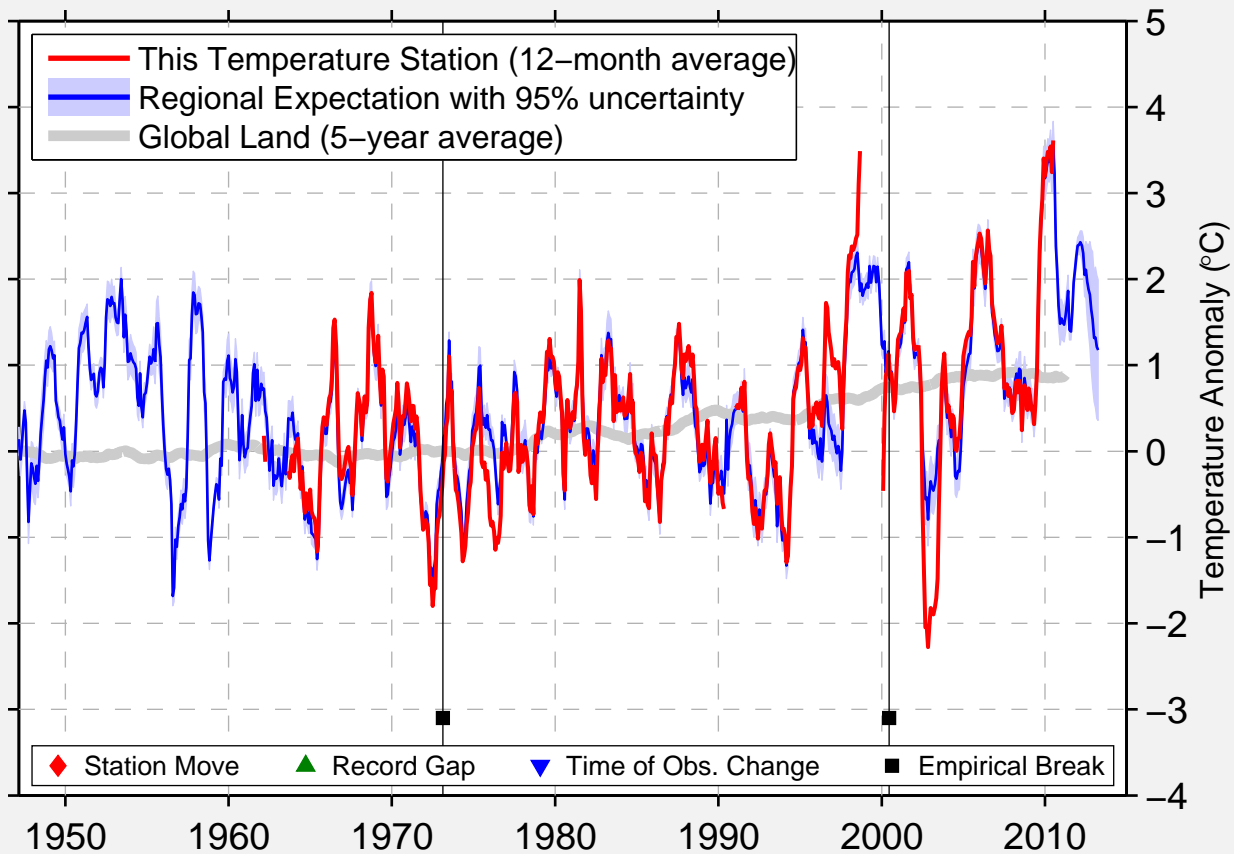

BONNARD 1, QUE

50.730 N, 71.034 W (Canada)

Data Quality Controlled and Aligned at Breakpoints

Berkeley Earth