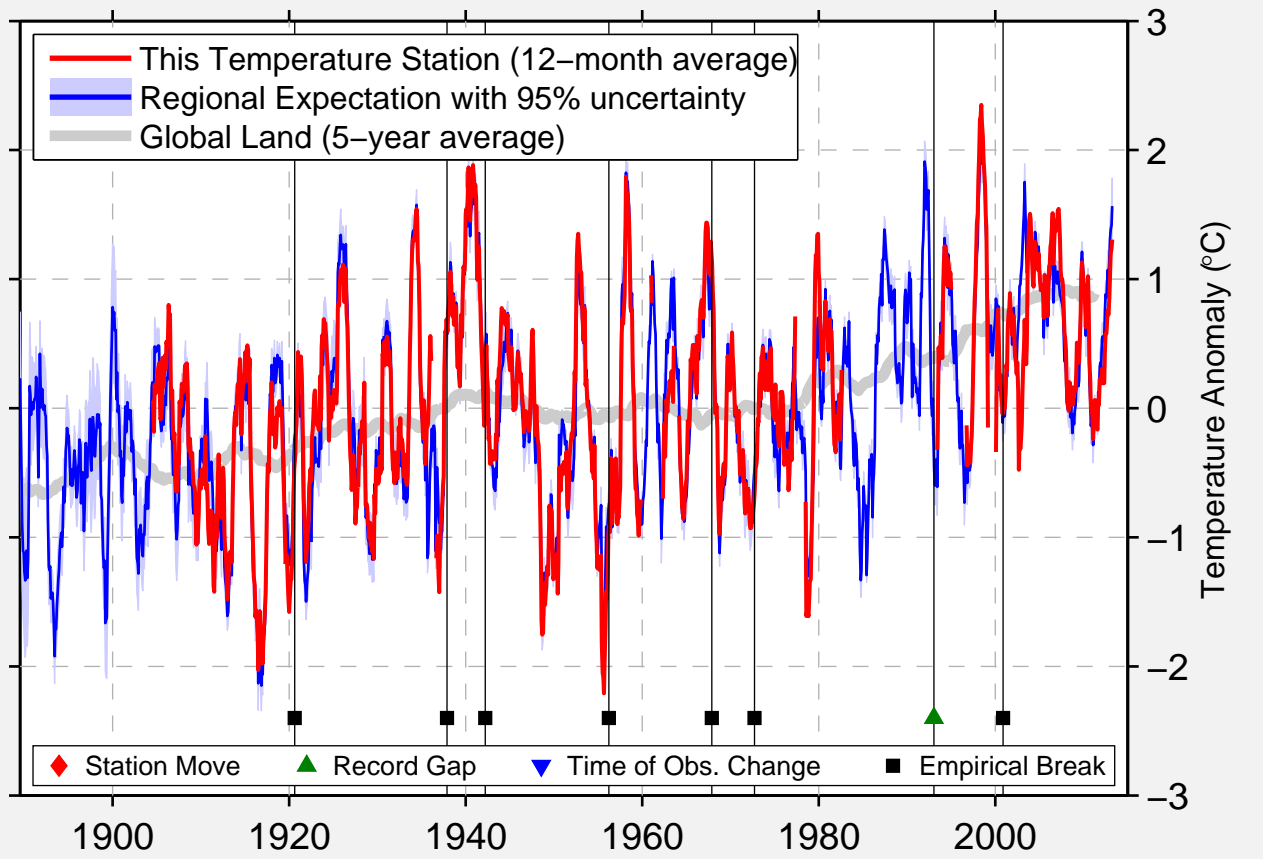

NELSON VOCATIONAL SCHOOL

49.487 N, 117.314 W (Canada)

Data Quality Controlled and Aligned at Breakpoints

Berkeley Earth