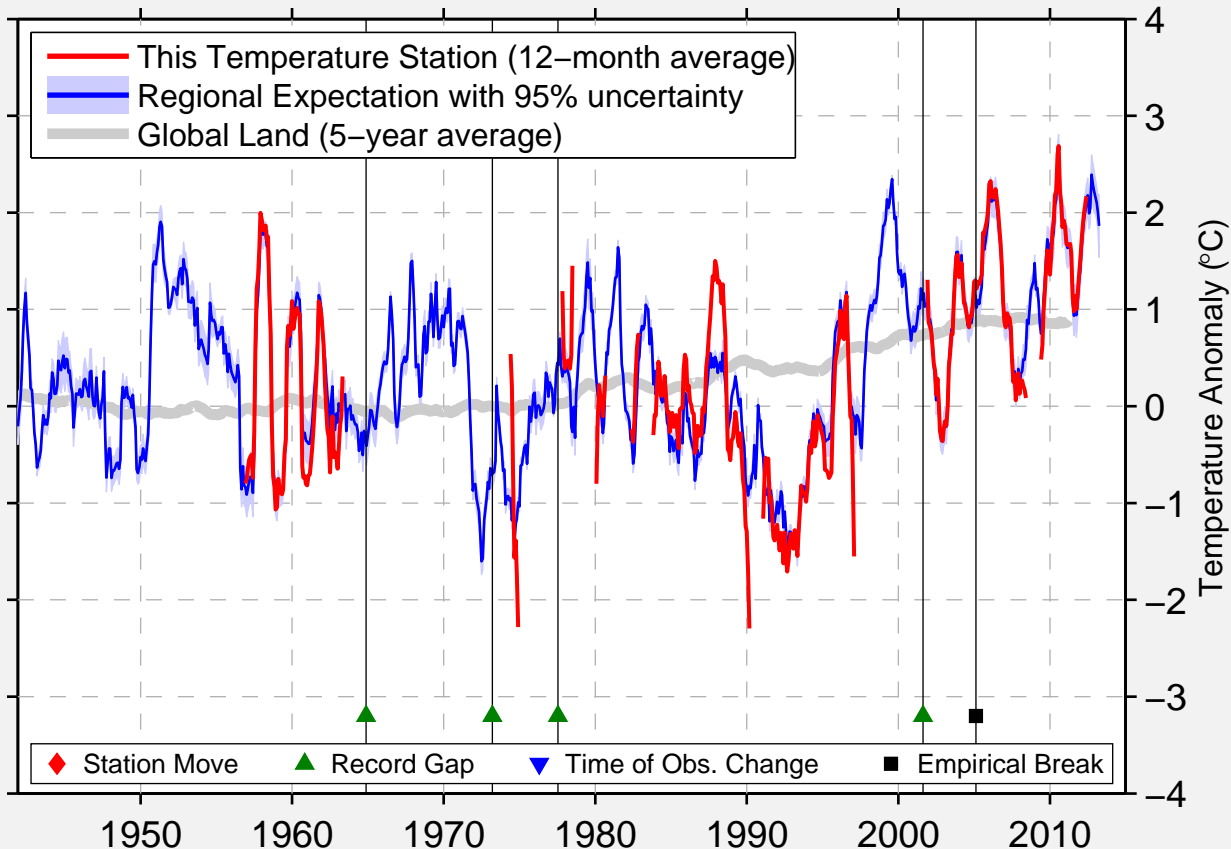

BADGER (AUT), NFLD

48.967 N, 56.067 W (Canada)

Data Quality Controlled and Aligned at Breakpoints

Berkeley Earth