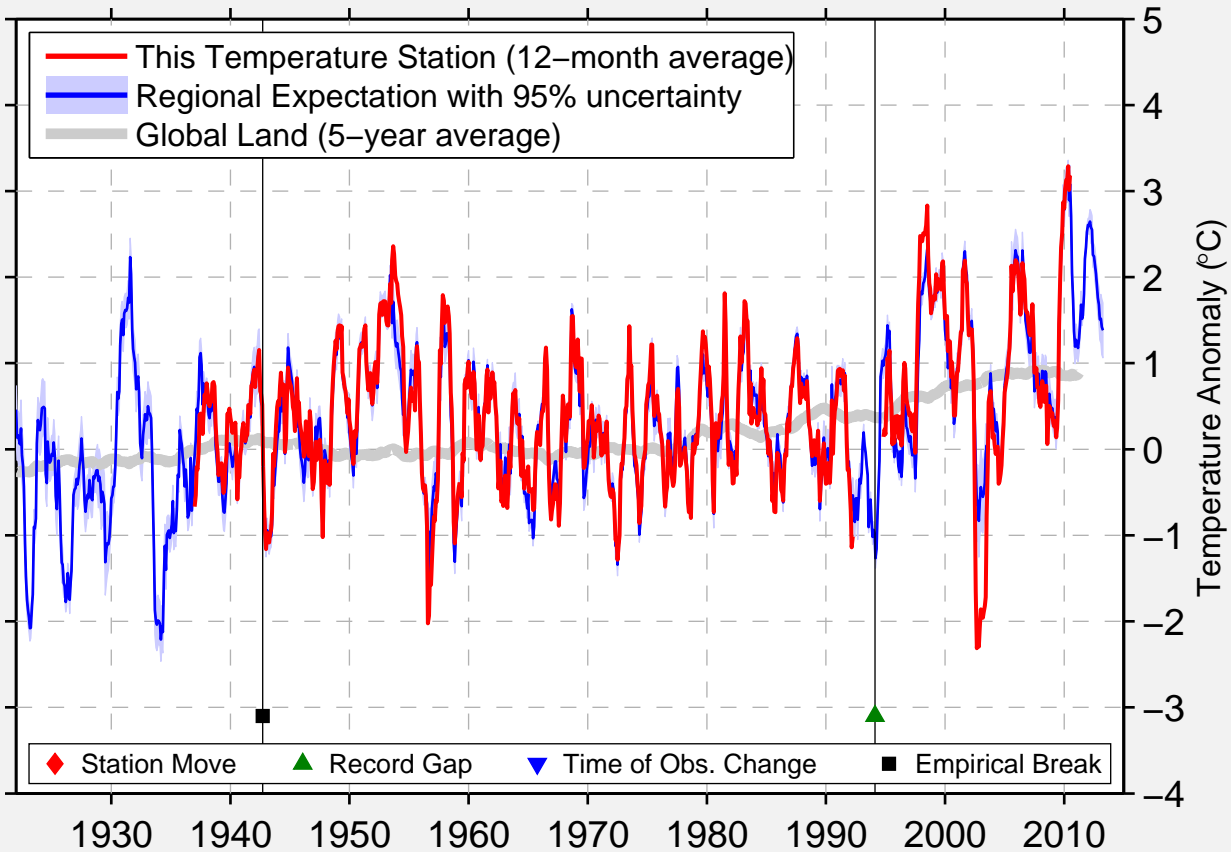

NORMANDIN, QUE

48.837 N, 72.549 W (Canada)

Data Quality Controlled and Aligned at Breakpoints

Berkeley Earth