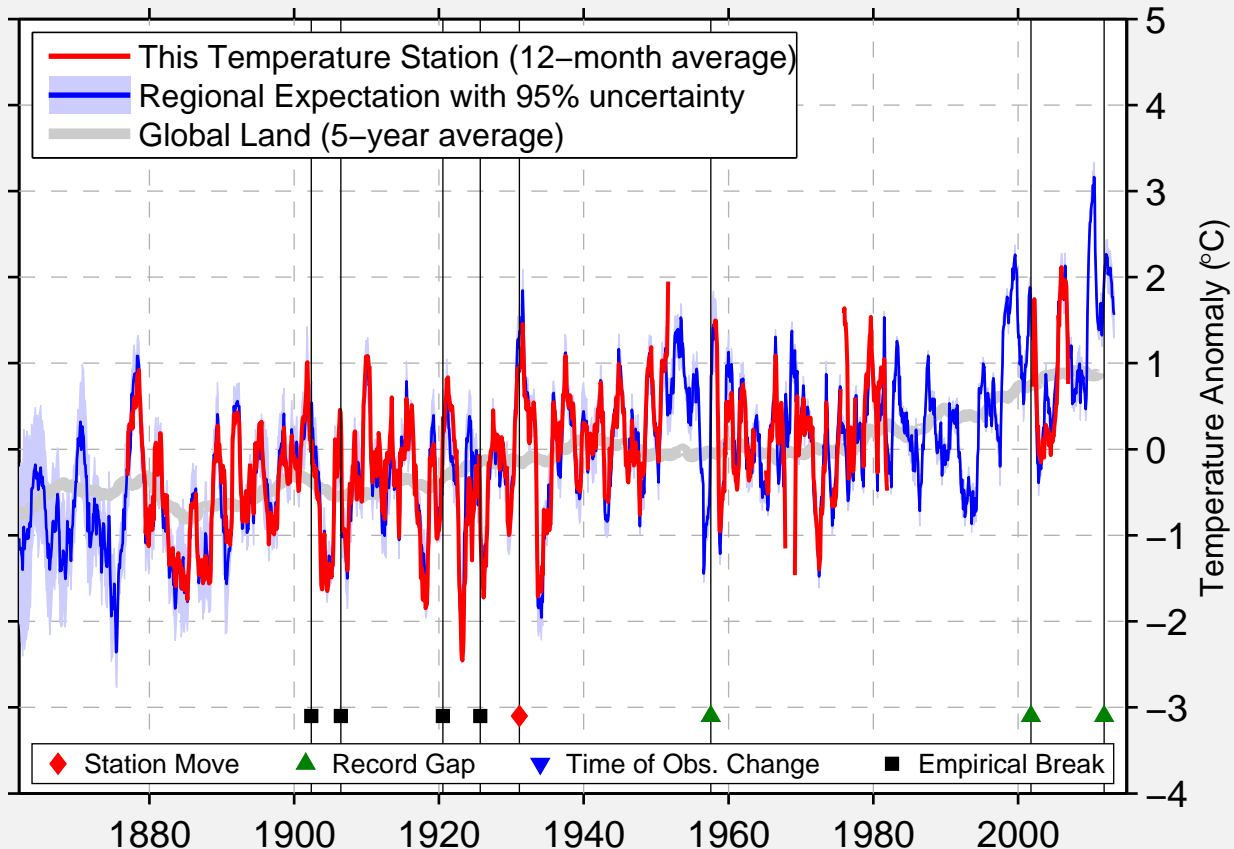

# POINTE-AU-PERE (INRS), QUE

48.506 N, 68.476 W (Canada)

Data Quality Controlled and Aligned at Breakpoints

Berkeley Earth