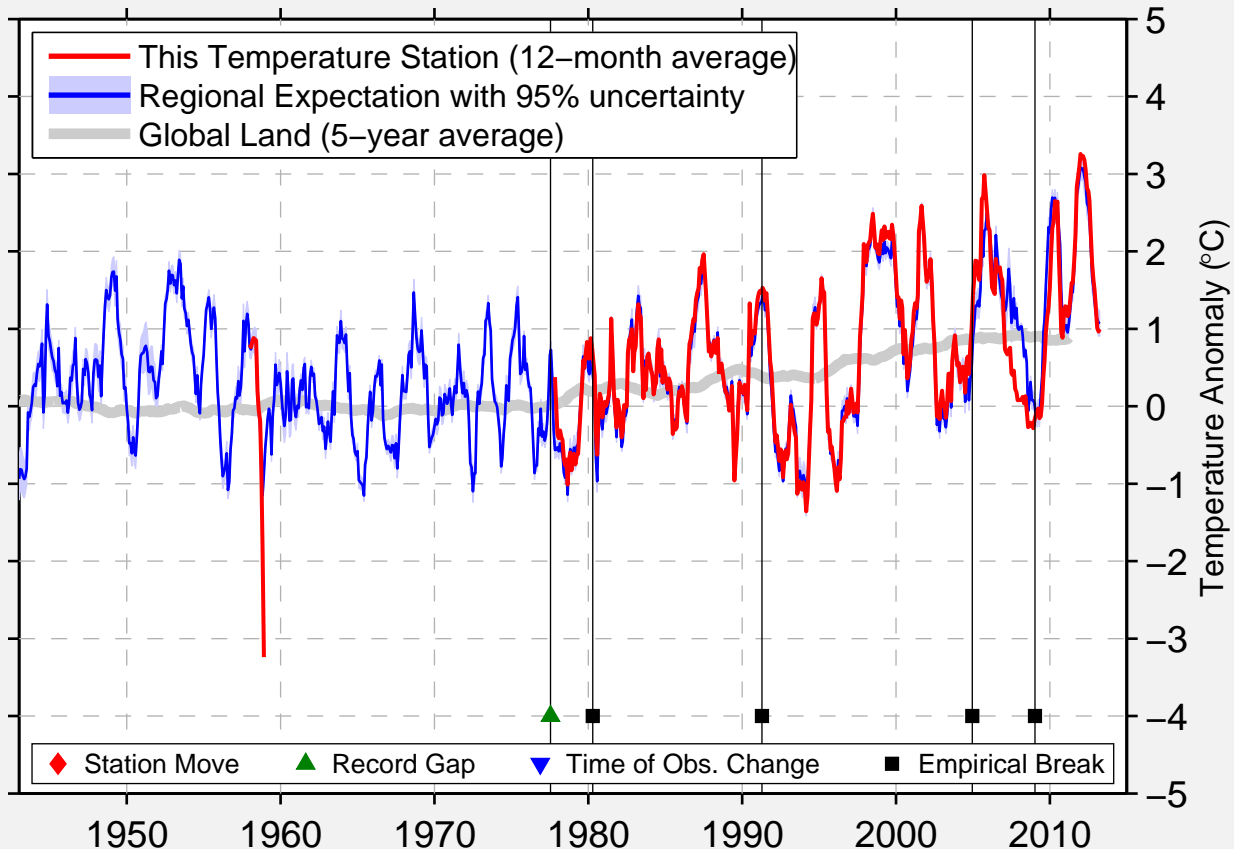

EARLTON, ONT

47.695 N, 79.849 W (Canada)

Data Quality Controlled and Aligned at Breakpoints

Berkeley Earth