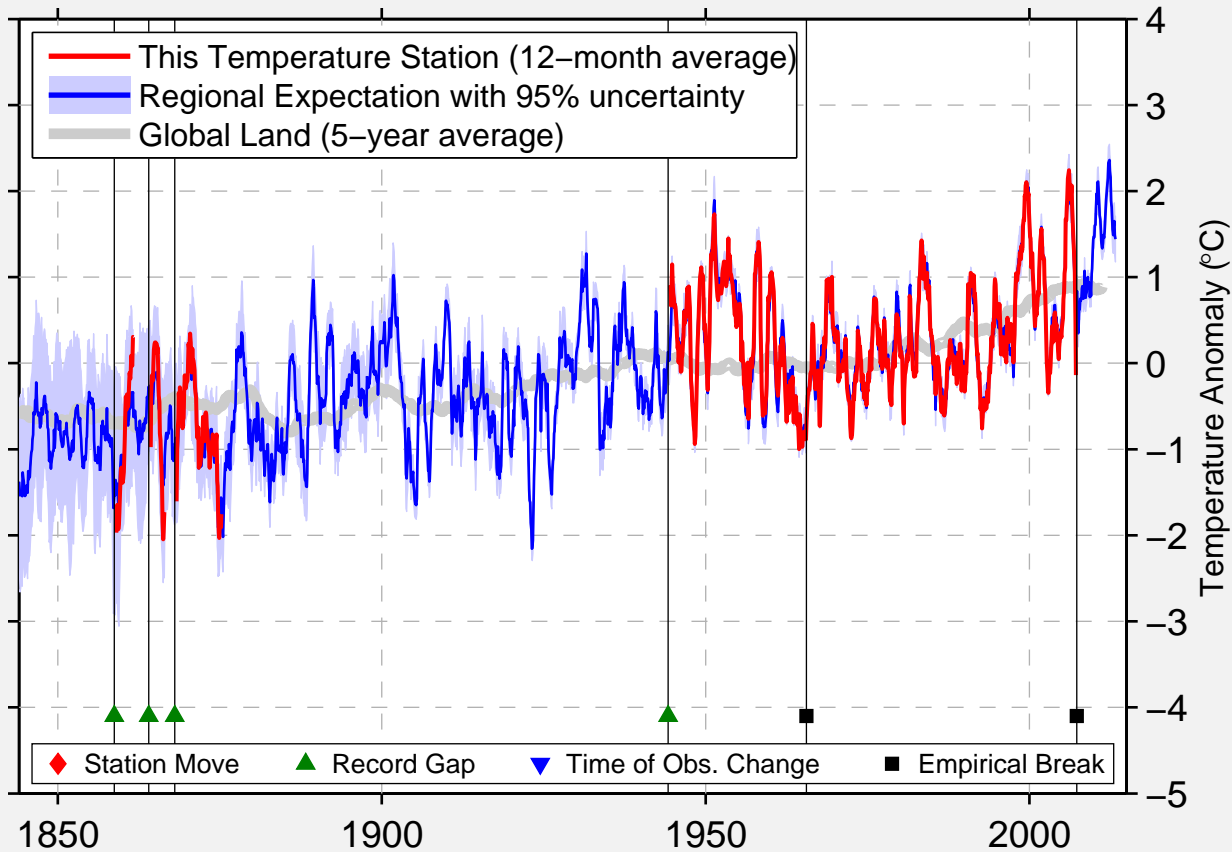

SHEARWATER A, NS

44.633 N, 63.500 W (Canada)

Data Quality Controlled and Aligned at Breakpoints

Berkeley Earth