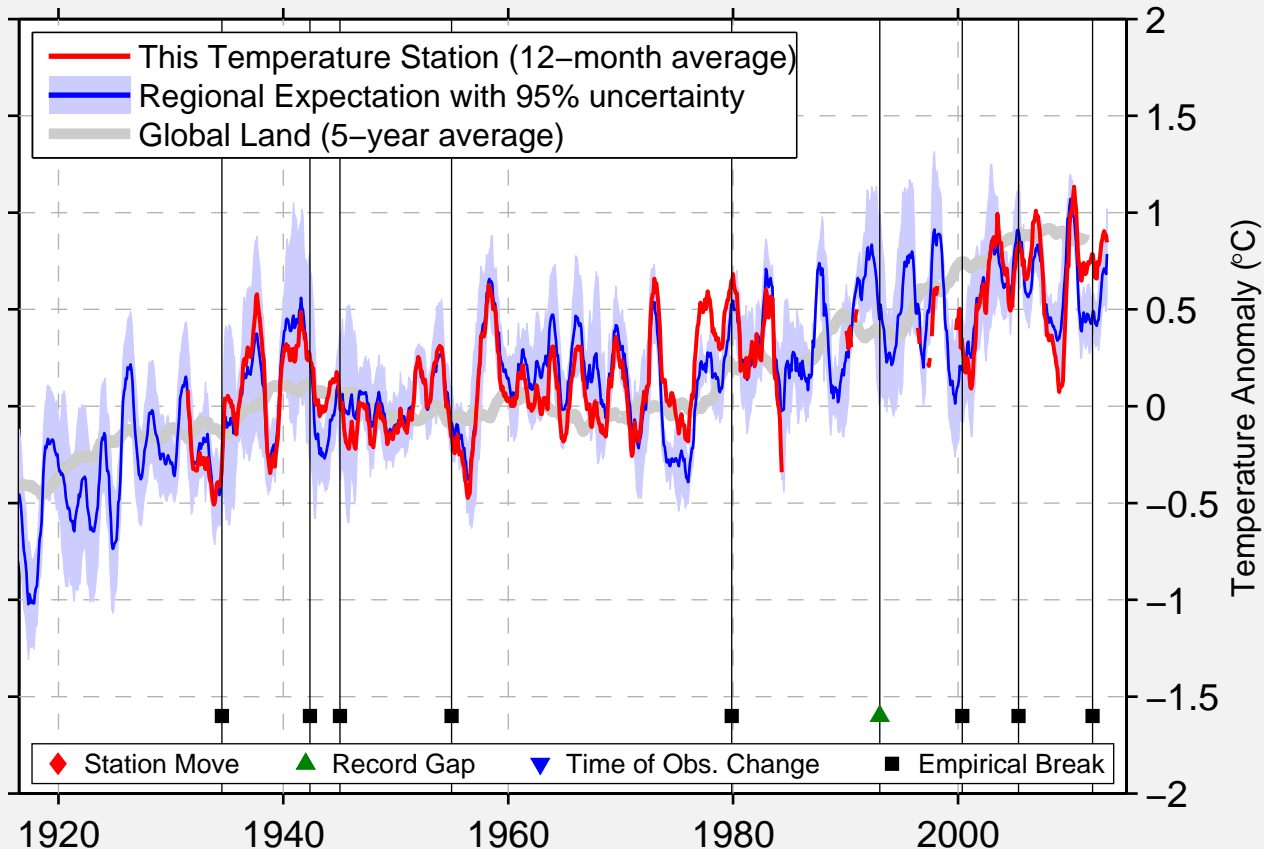

S.GAB. DO CACHOEIRA/UAPES

0.133 S, 67.083 W (Brazil)

Data Quality Controlled and Aligned at Breakpoints

Berkeley Earth