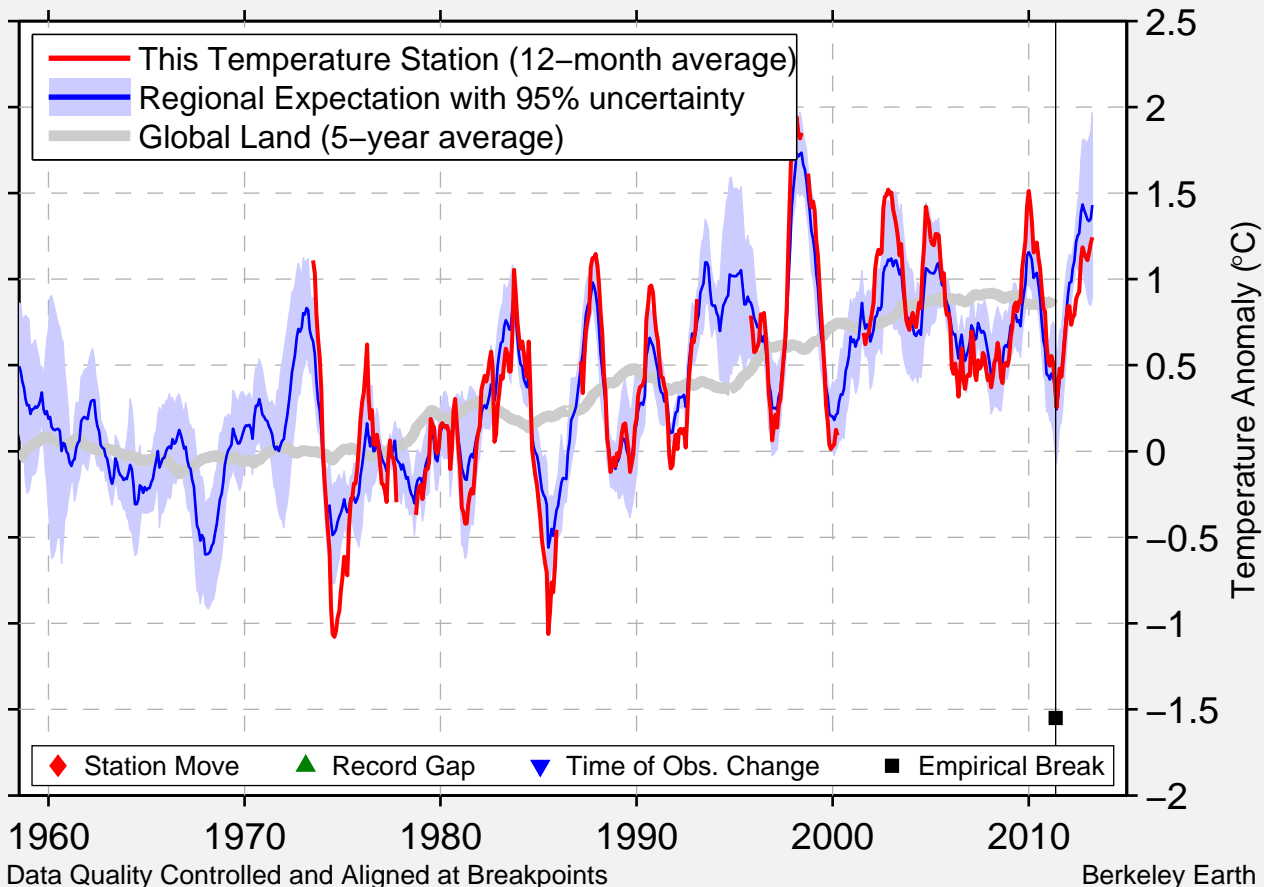

PETROLINA

9.383 S, 40.483 W (Brazil)

Data Quality Controlled and Aligned at Breakpoints

Berkeley Earth