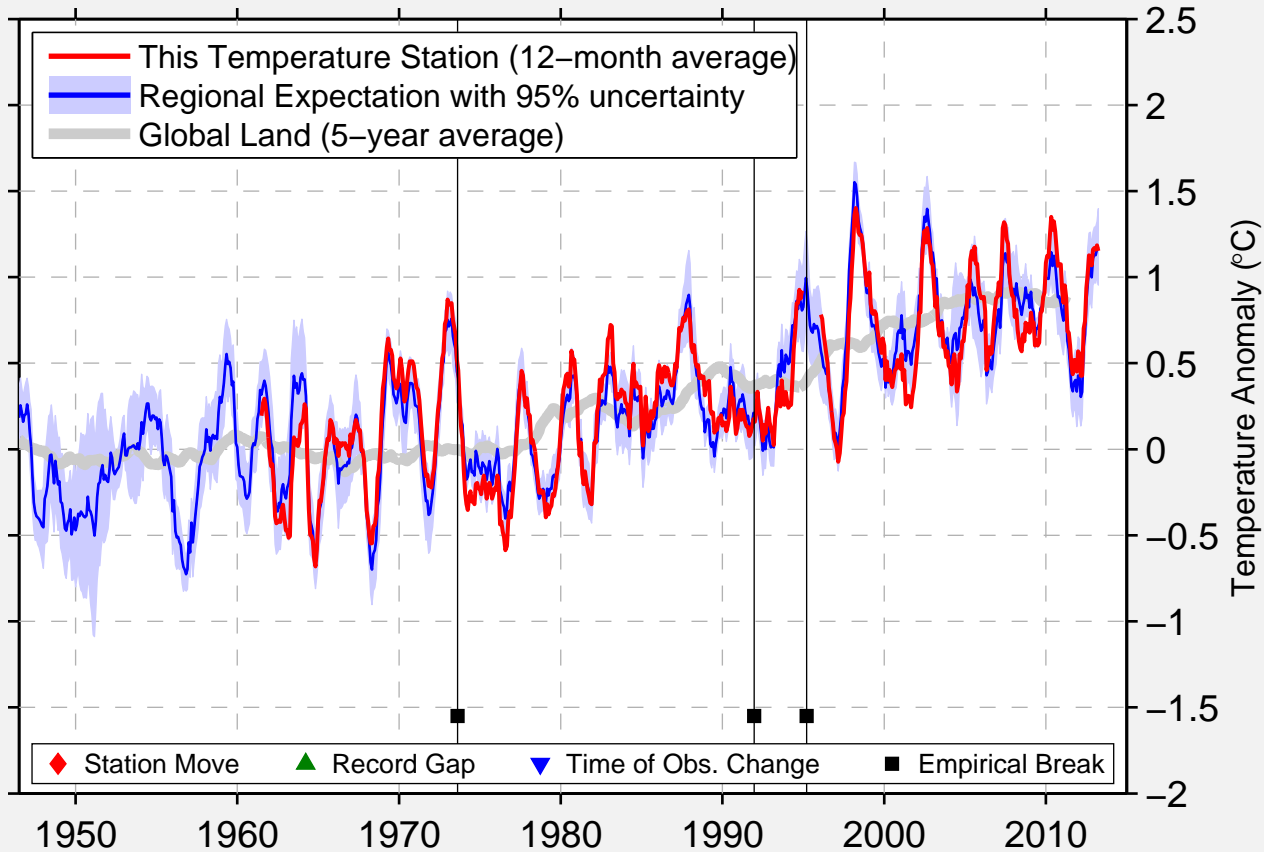

GOIANIA

16.679 S, 49.271 W (Brazil)

Data Quality Controlled and Aligned at Breakpoints

Berkeley Earth