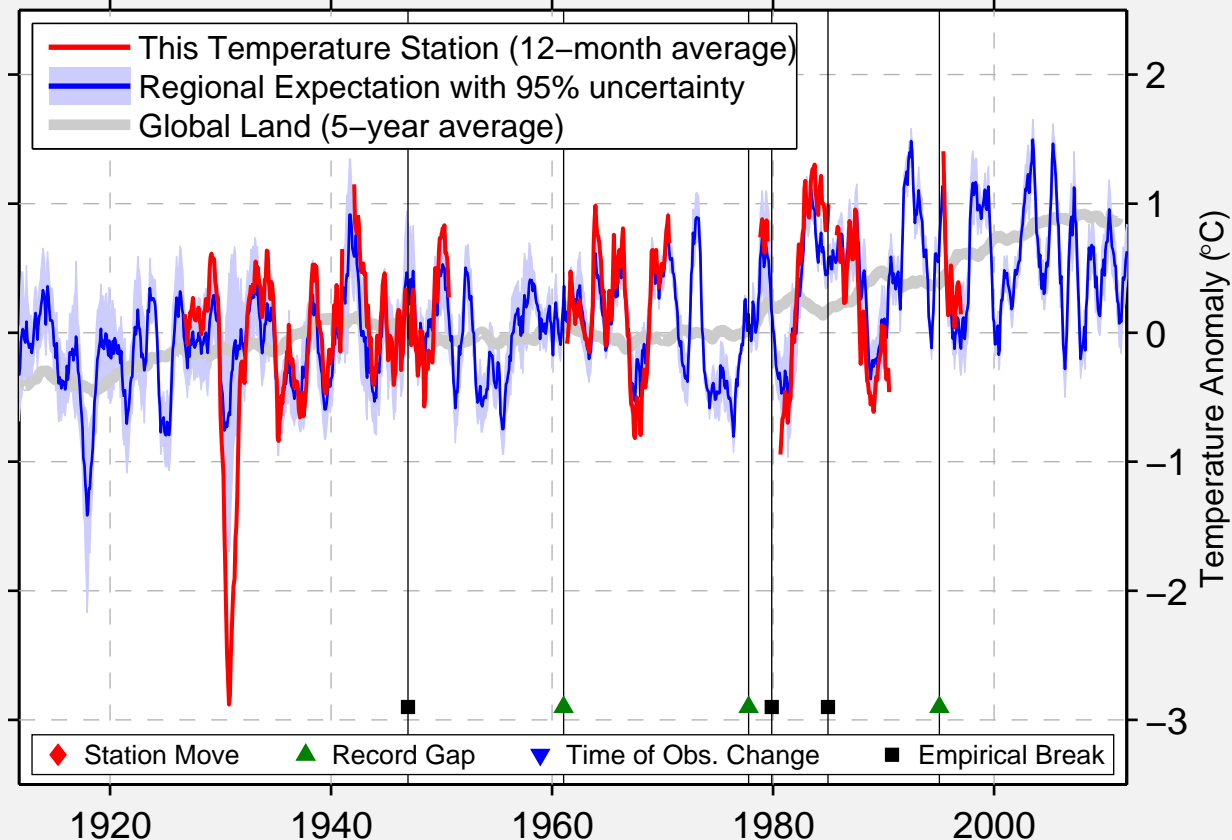

GABORONE

24.667 S, 25.917 E (Botswana)

Data Quality Controlled and Aligned at Breakpoints

Berkeley Earth