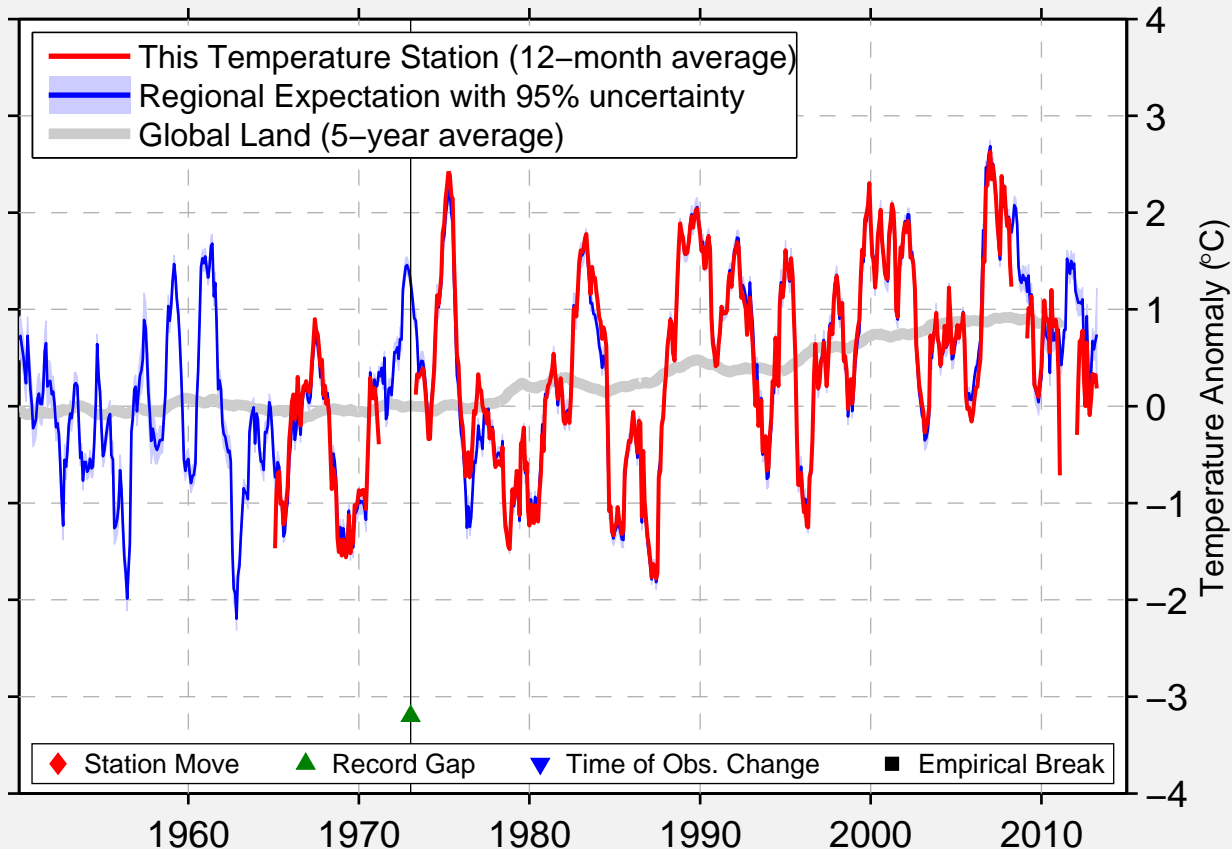

LYNTUPY

55.050 N, 26.312 E (Belarus)

Data Quality Controlled and Aligned at Breakpoints

Berkeley Earth