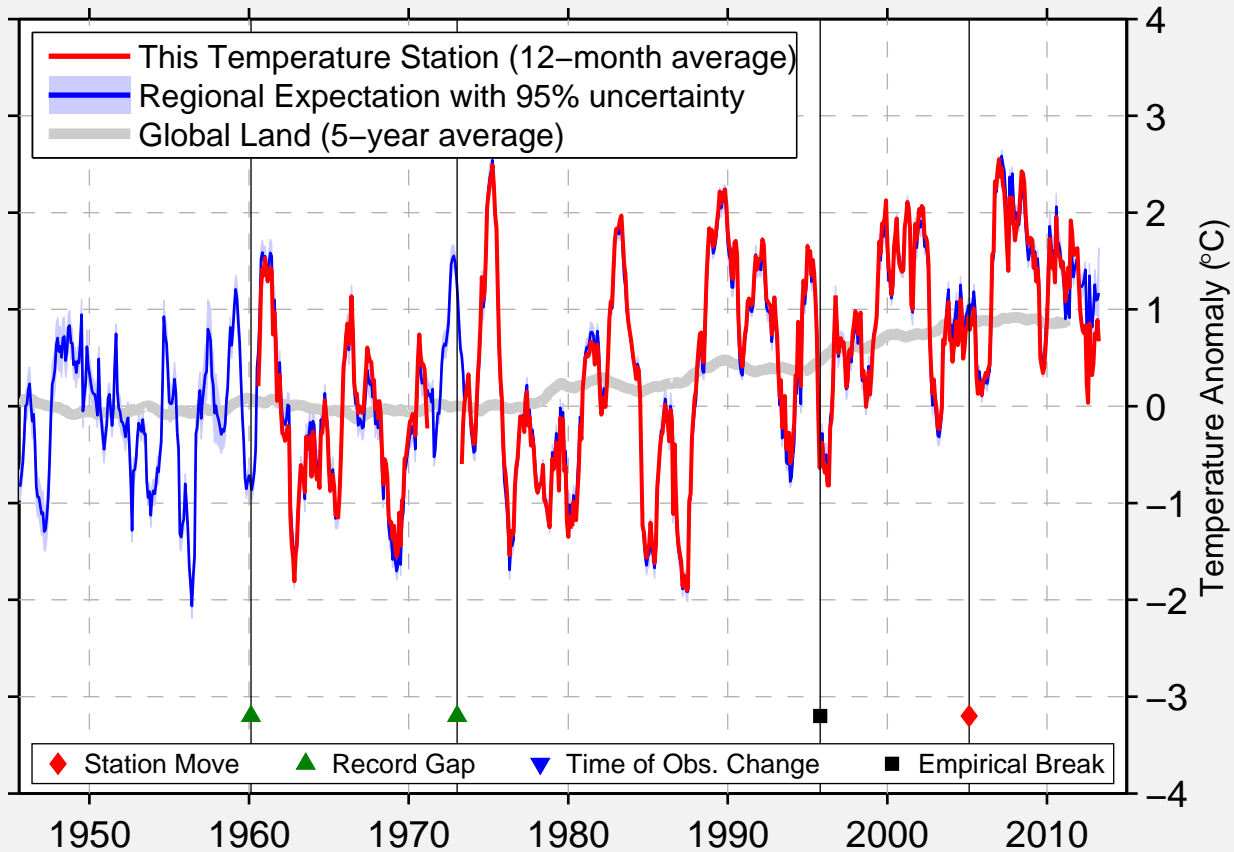

MOGILEV BYELORUSSIA FORMER

53.904 N, 30.208 E (Belarus)

Data Quality Controlled and Aligned at Breakpoints

Berkeley Earth