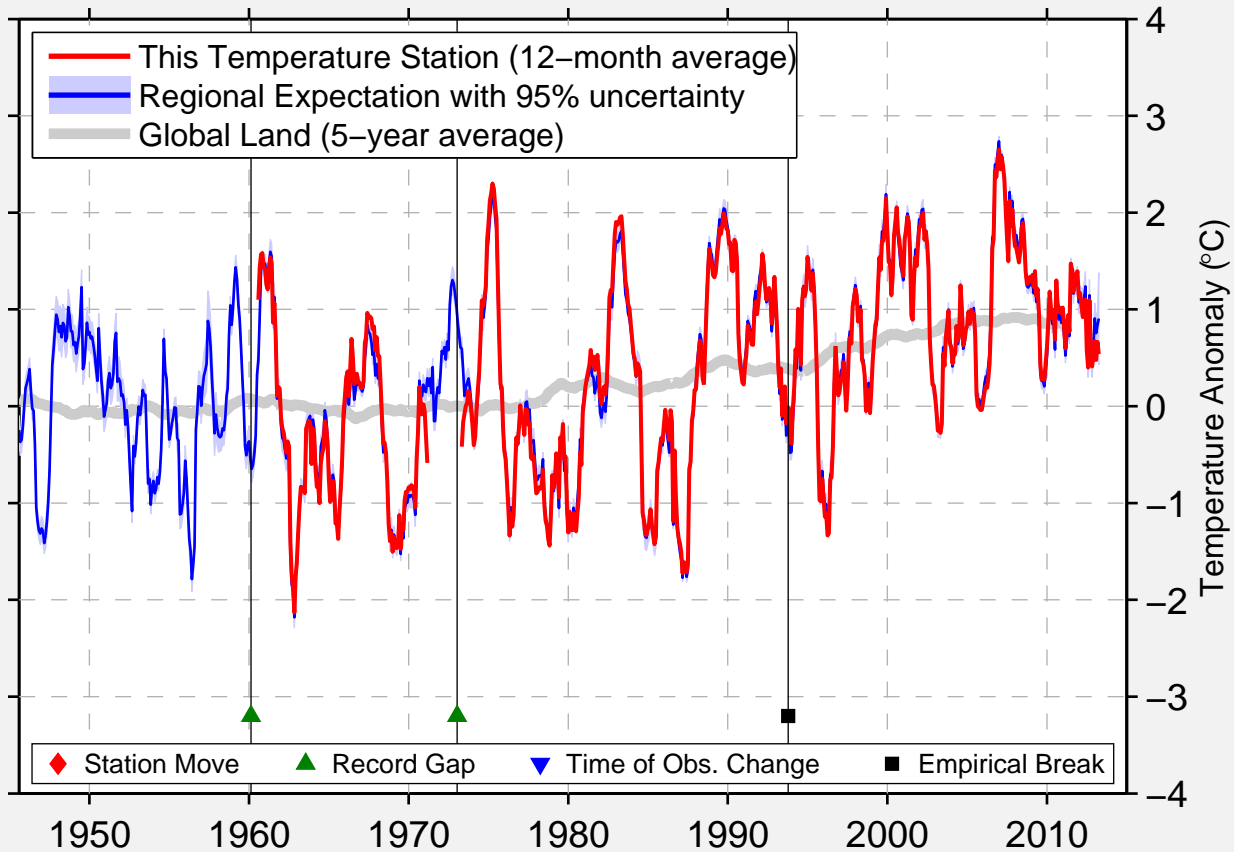

BARANOVICHI

53.124 N, 25.986 E (Belarus)

Data Quality Controlled and Aligned at Breakpoints

Berkeley Earth