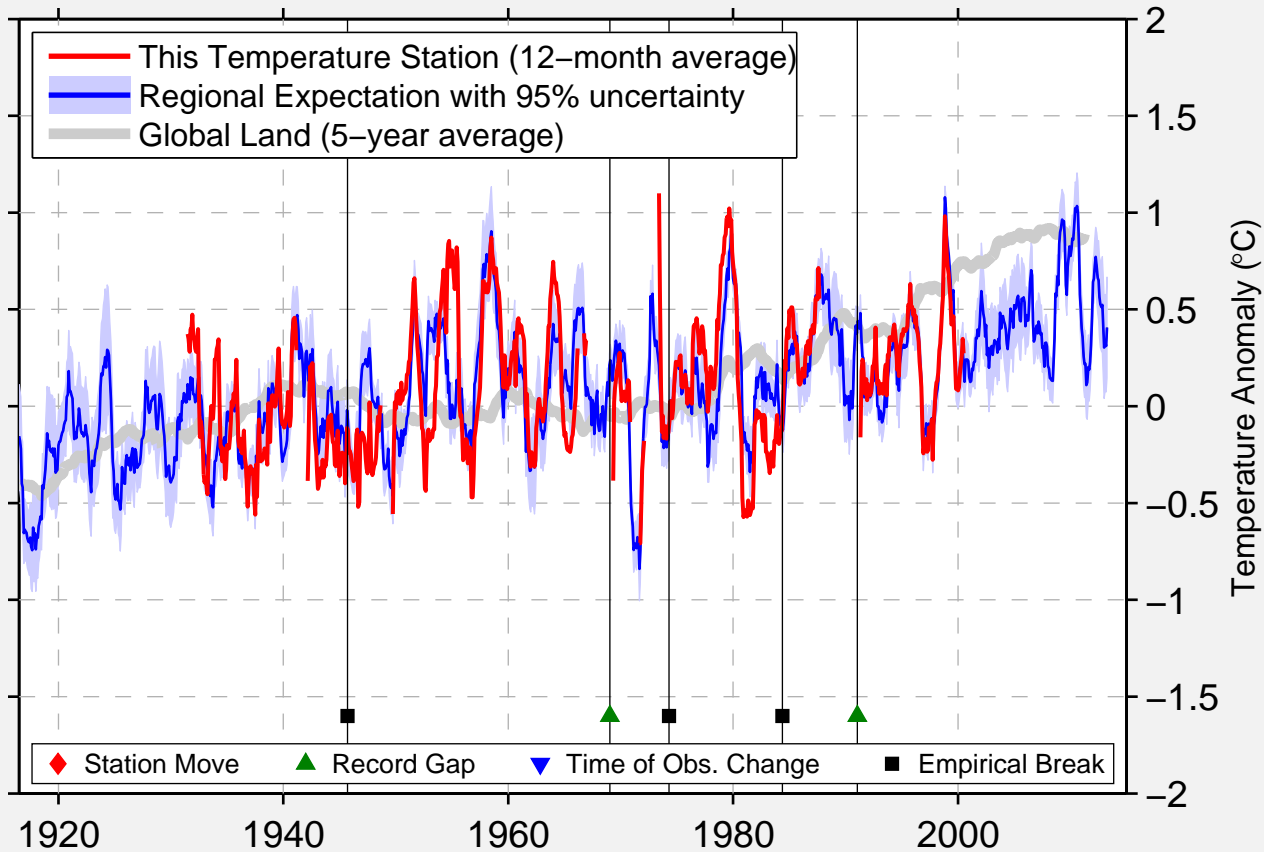

SATKHIRA

22.729 N, 89.083 E (Bangladesh)

Data Quality Controlled and Aligned at Breakpoints

Berkeley Earth