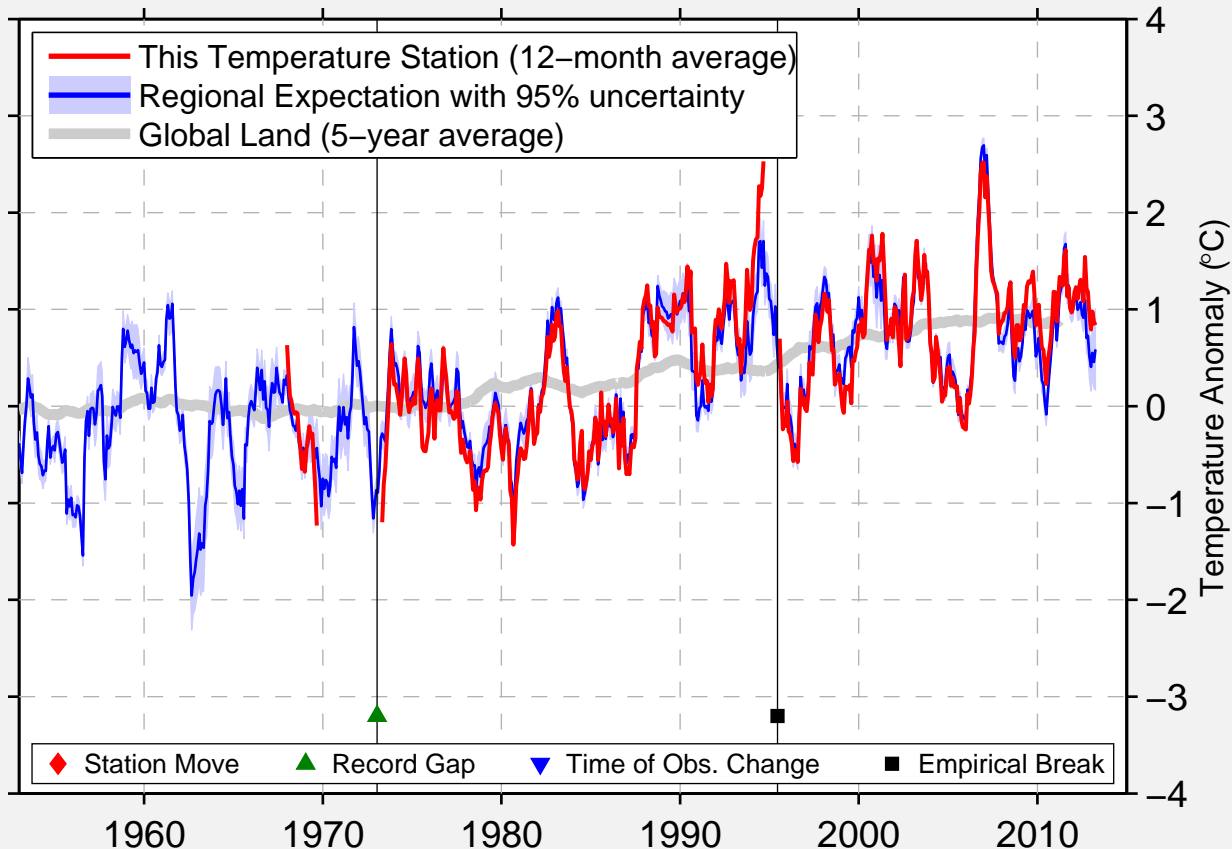

FELDKIRCH

47.269 N, 9.614 E (Austria)

Data Quality Controlled and Aligned at Breakpoints

Berkeley Earth