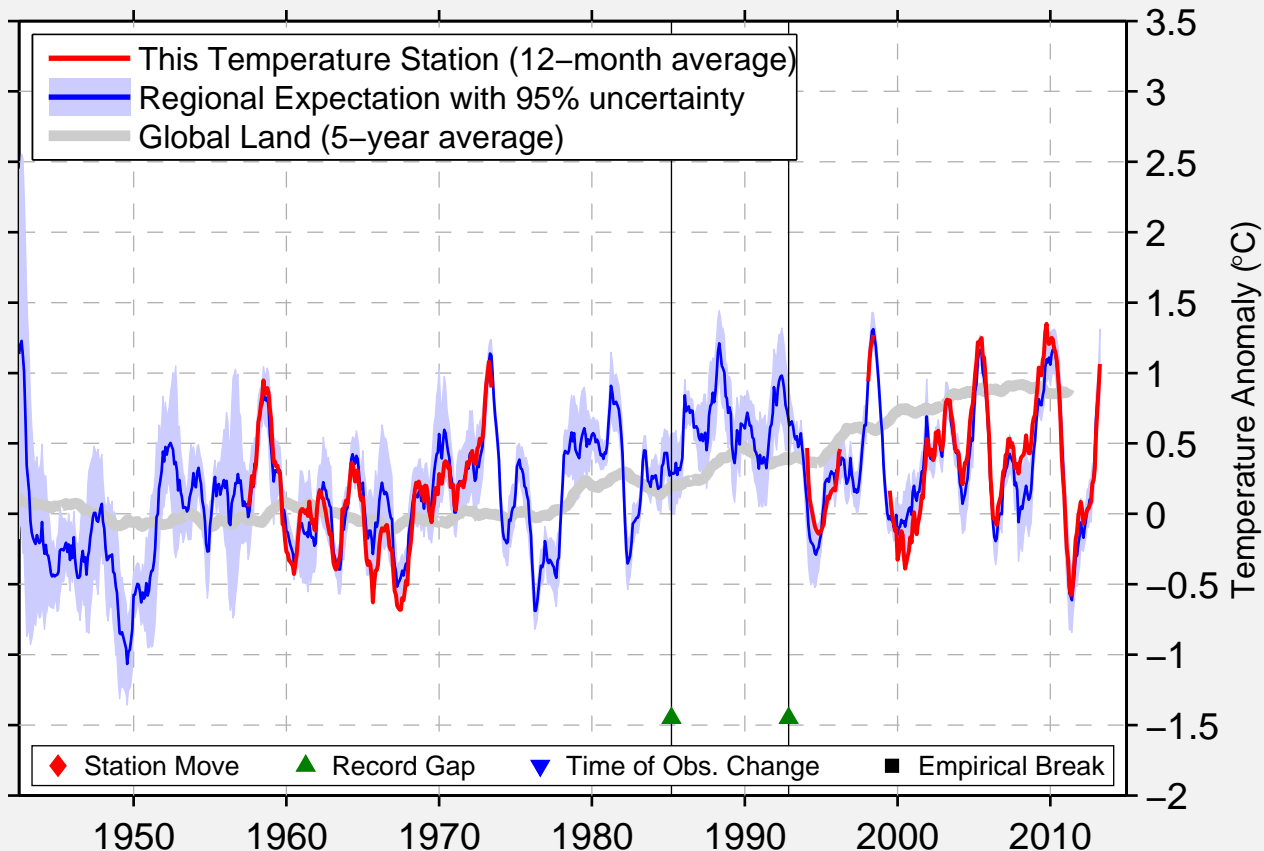

TROUGHTON ISLAND

13.754 S, 126.149 E (Australia)

Data Quality Controlled and Aligned at Breakpoints

Berkeley Earth