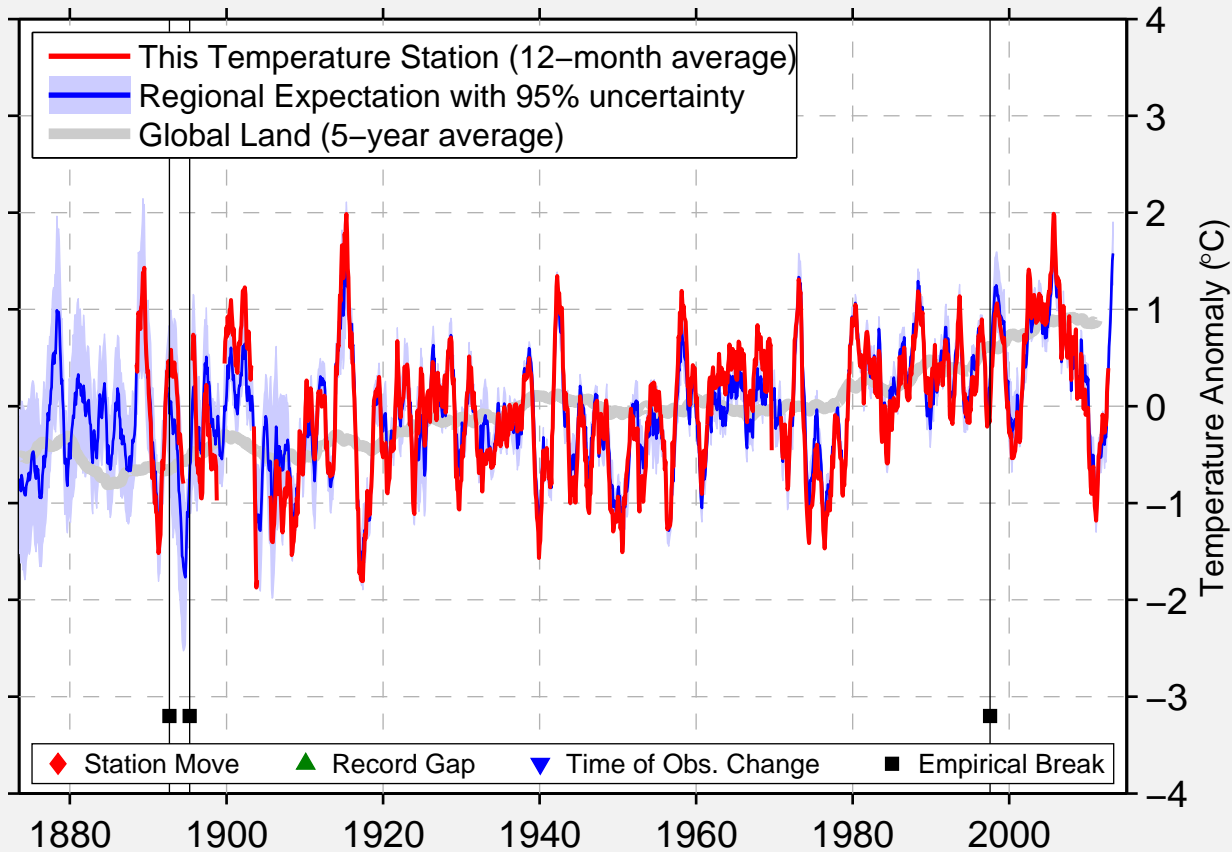

BOULIA POST OFFICE

22.915 S, 139.902 E (Australia)

Data Quality Controlled and Aligned at Breakpoints

Berkeley Earth