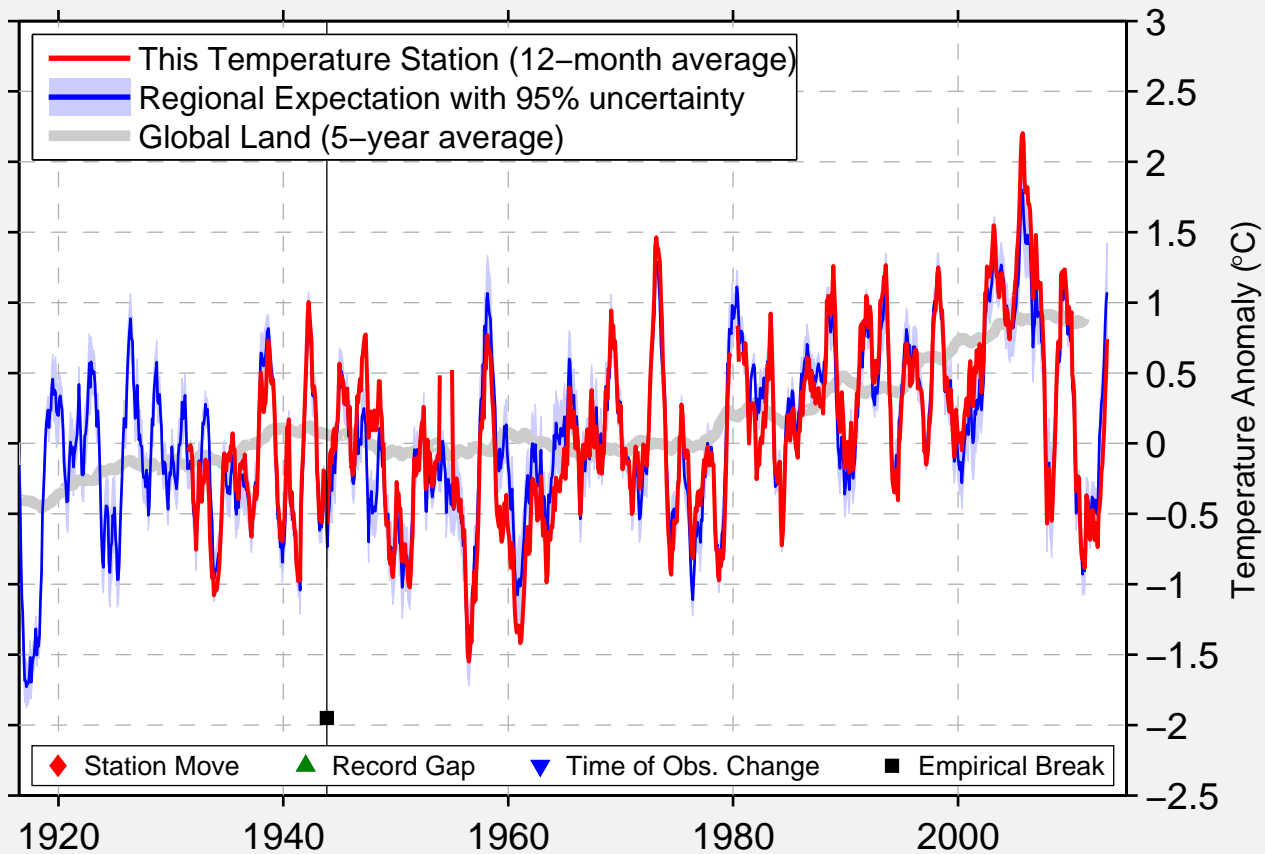

# TAMBO POST OFFICE

24.883 S, 146.253 E (Australia)

Data Quality Controlled and Aligned at Breakpoints

Berkeley Earth