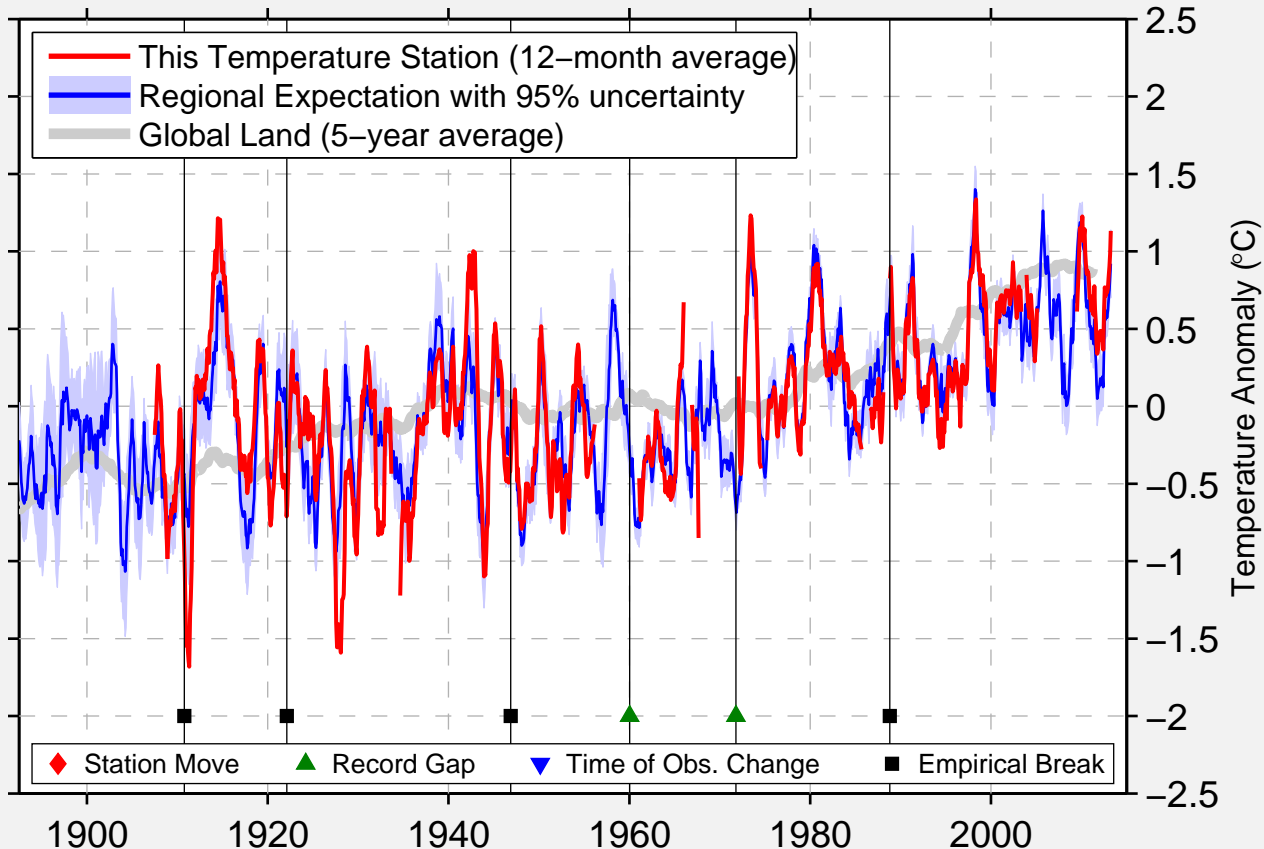

# KEMPSEY (WIDE STREET)

31.066 S, 152.820 E (Australia)

Data Quality Controlled and Aligned at Breakpoints

Berkeley Earth