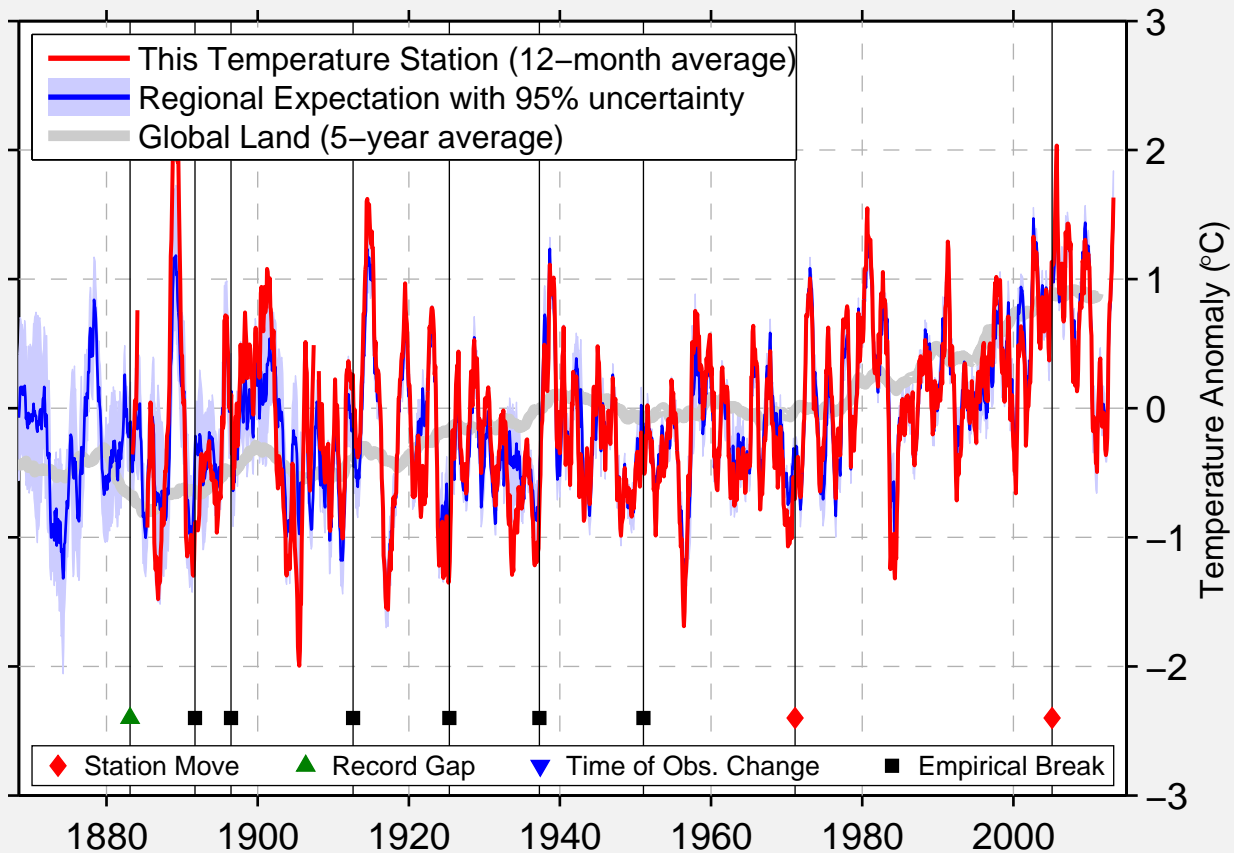

COBAR AIRPORT AWS

31.468 S, 145.668 E (Australia)

Data Quality Controlled and Aligned at Breakpoints

Berkeley Earth