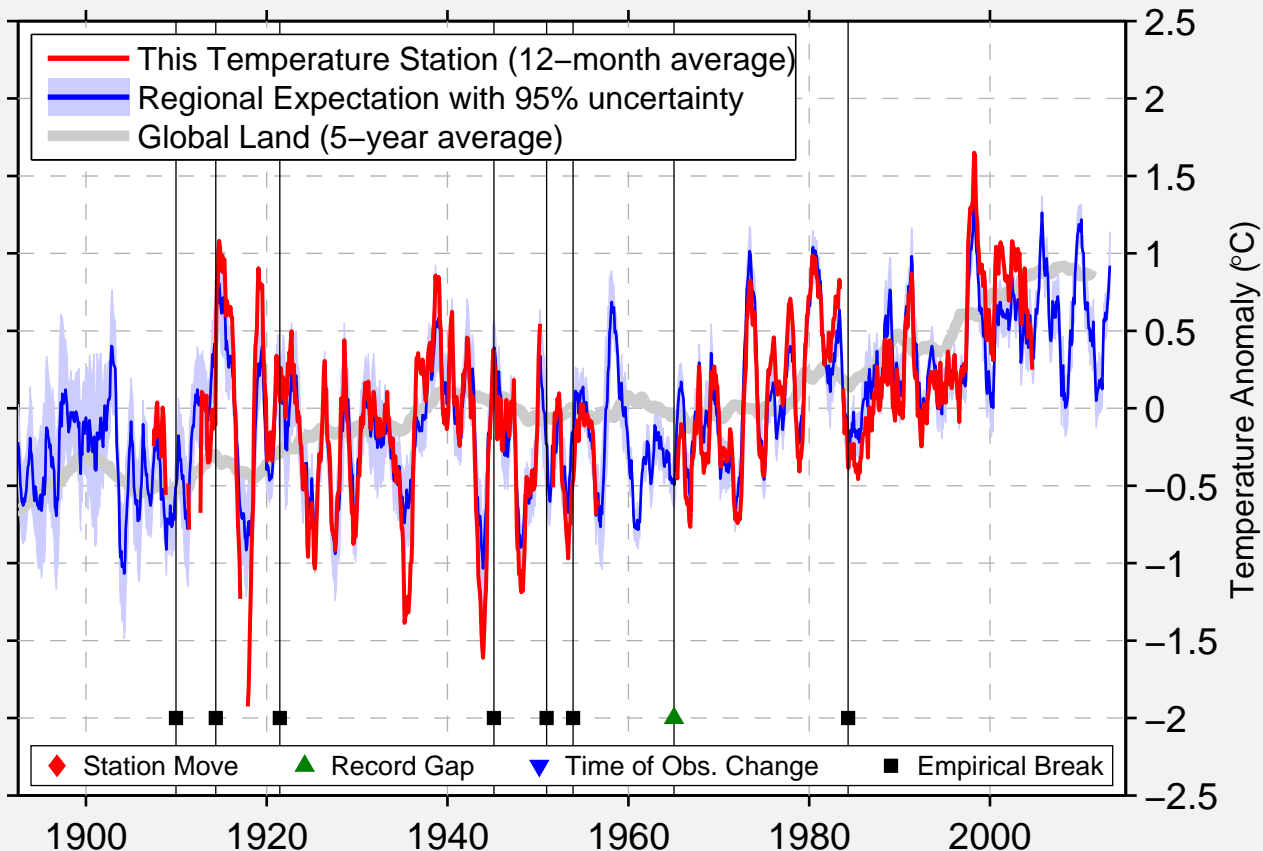

# TAREE (RADIO STATION 2RE)

31.718 S, 152.384 E (Australia)

Data Quality Controlled and Aligned at Breakpoints

Berkeley Earth