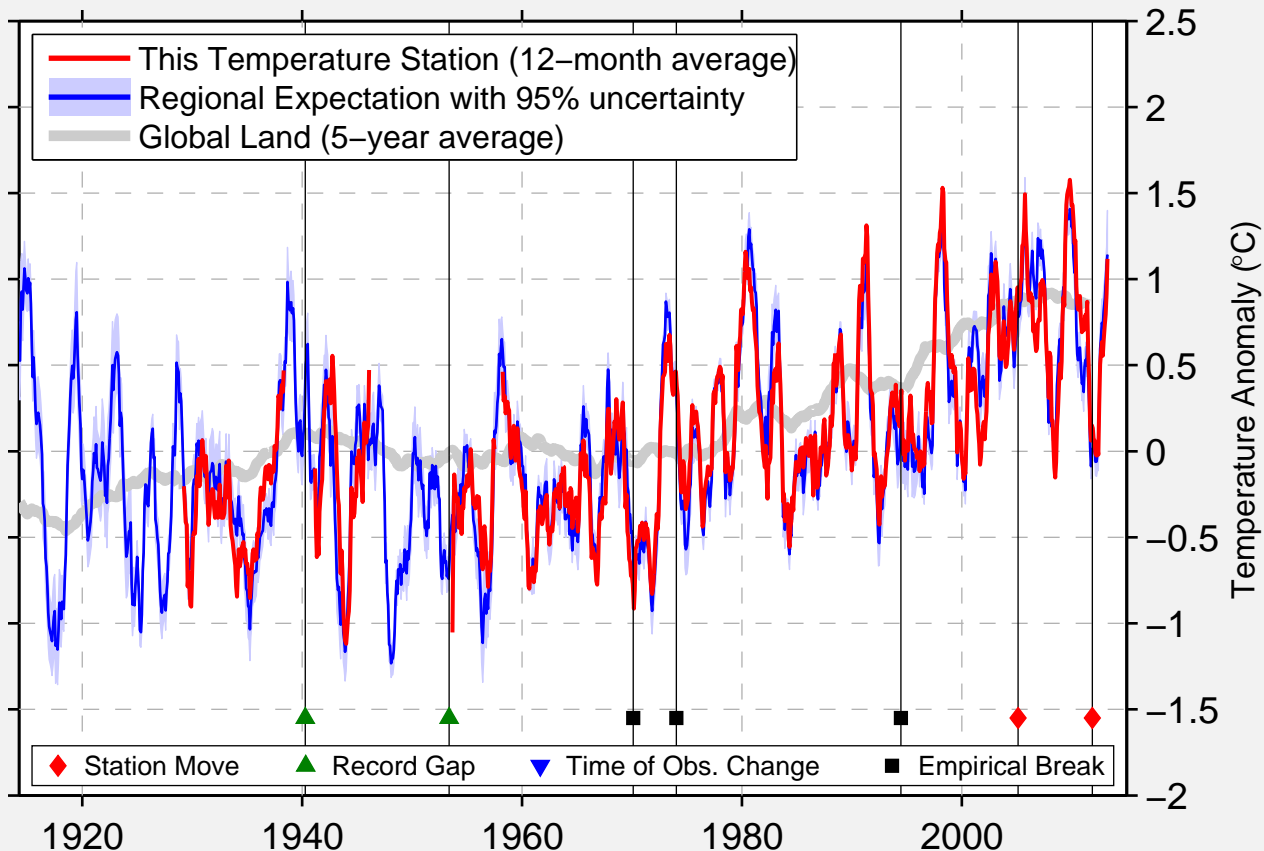

# RICHMOND (AIRPORT M.O. AW)

33.502 S, 150.624 E (Australia)

Data Quality Controlled and Aligned at Breakpoints

Berkeley Earth