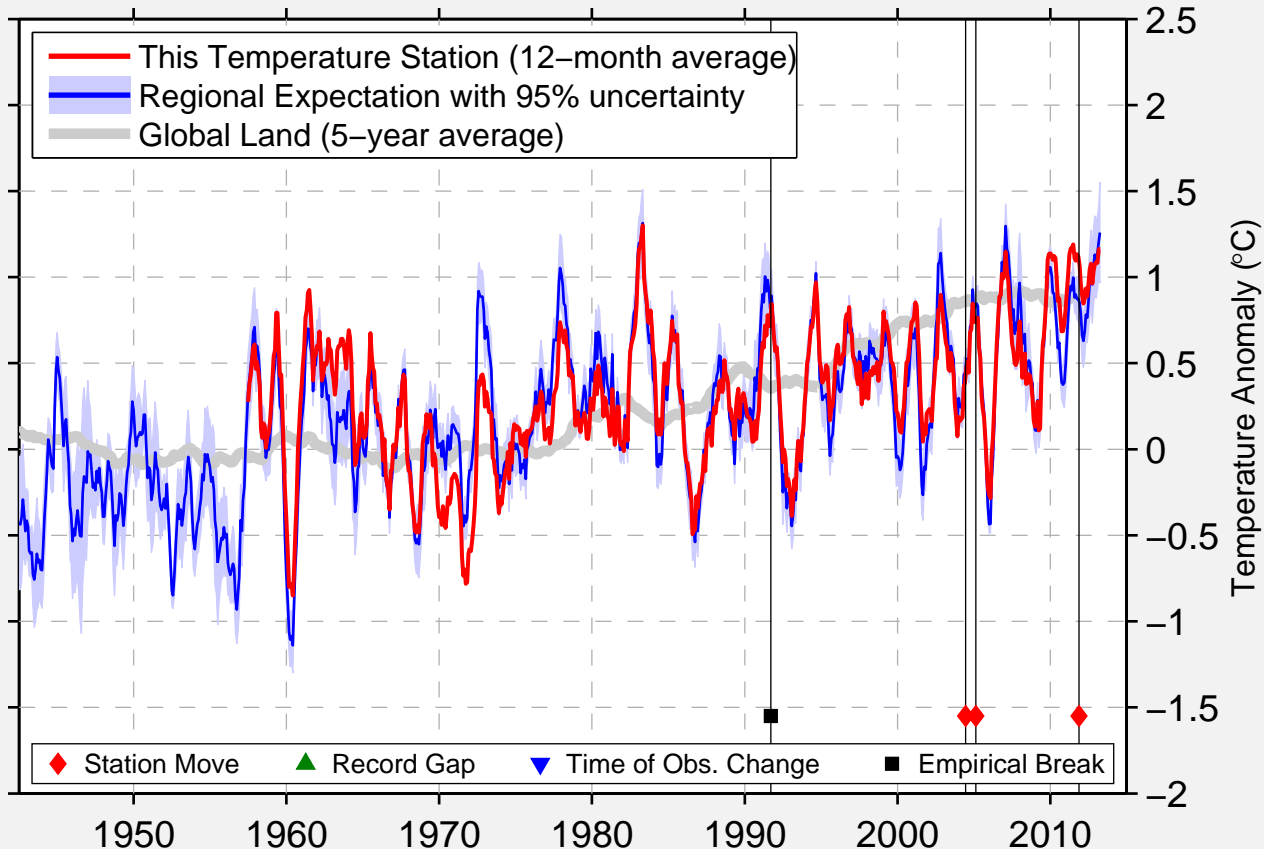

# ESPERANCE

33.806 S, 121.850 E (Australia)

Data Quality Controlled and Aligned at Breakpoints

Berkeley Earth