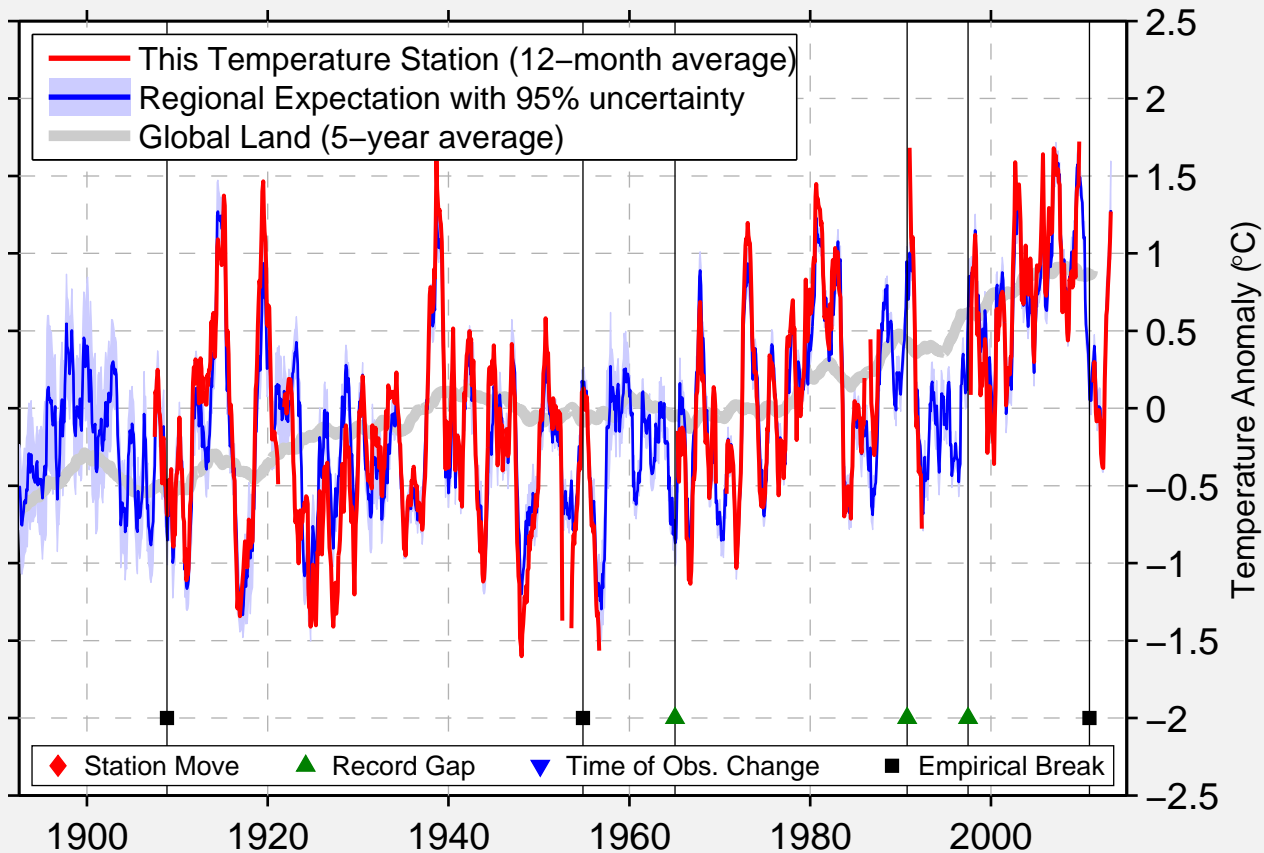

GRENFELL (MANGANESE RD)

33.893 S, 148.169 E (Australia)

Data Quality Controlled and Aligned at Breakpoints

Berkeley Earth