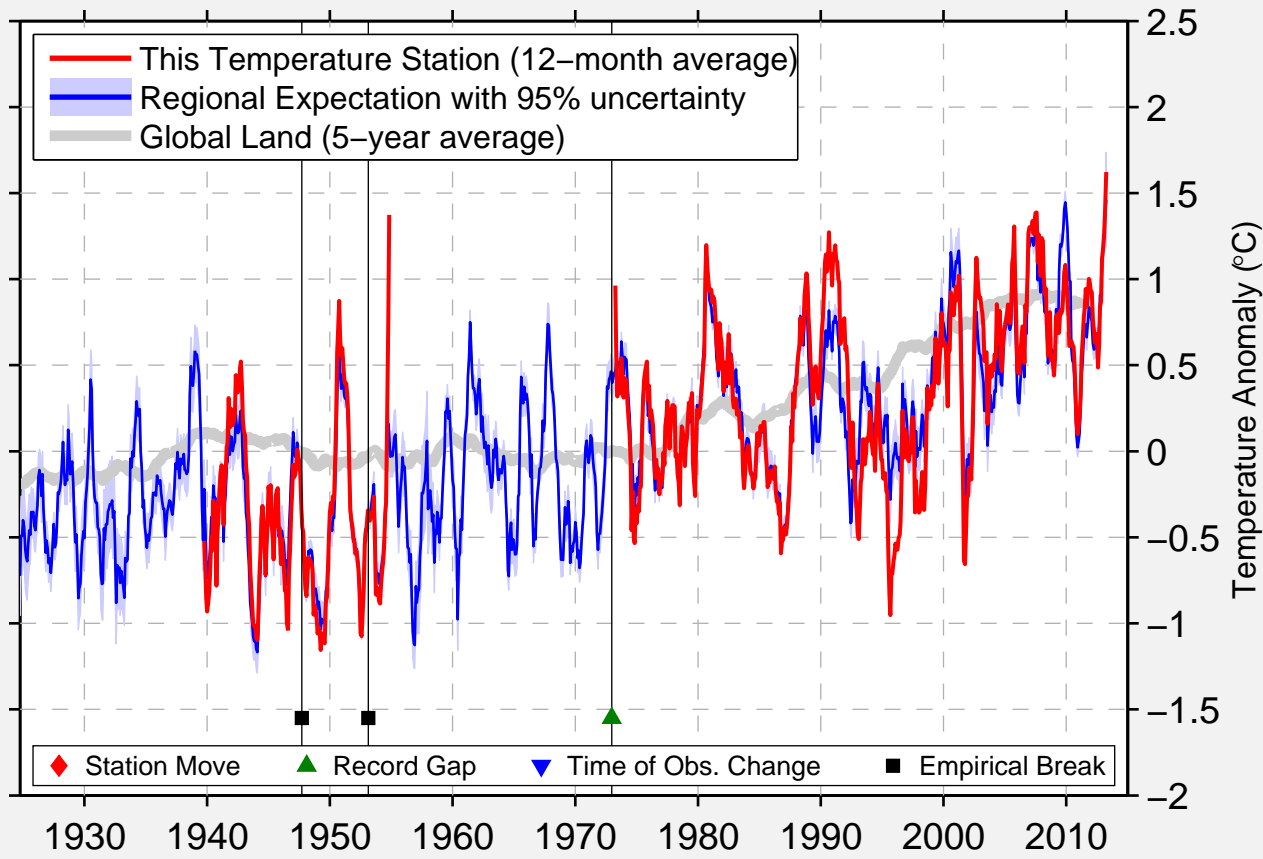

PARAFIELD AIRPORT

34.790 S, 138.631 E (Australia)

Data Quality Controlled and Aligned at Breakpoints

Berkeley Earth