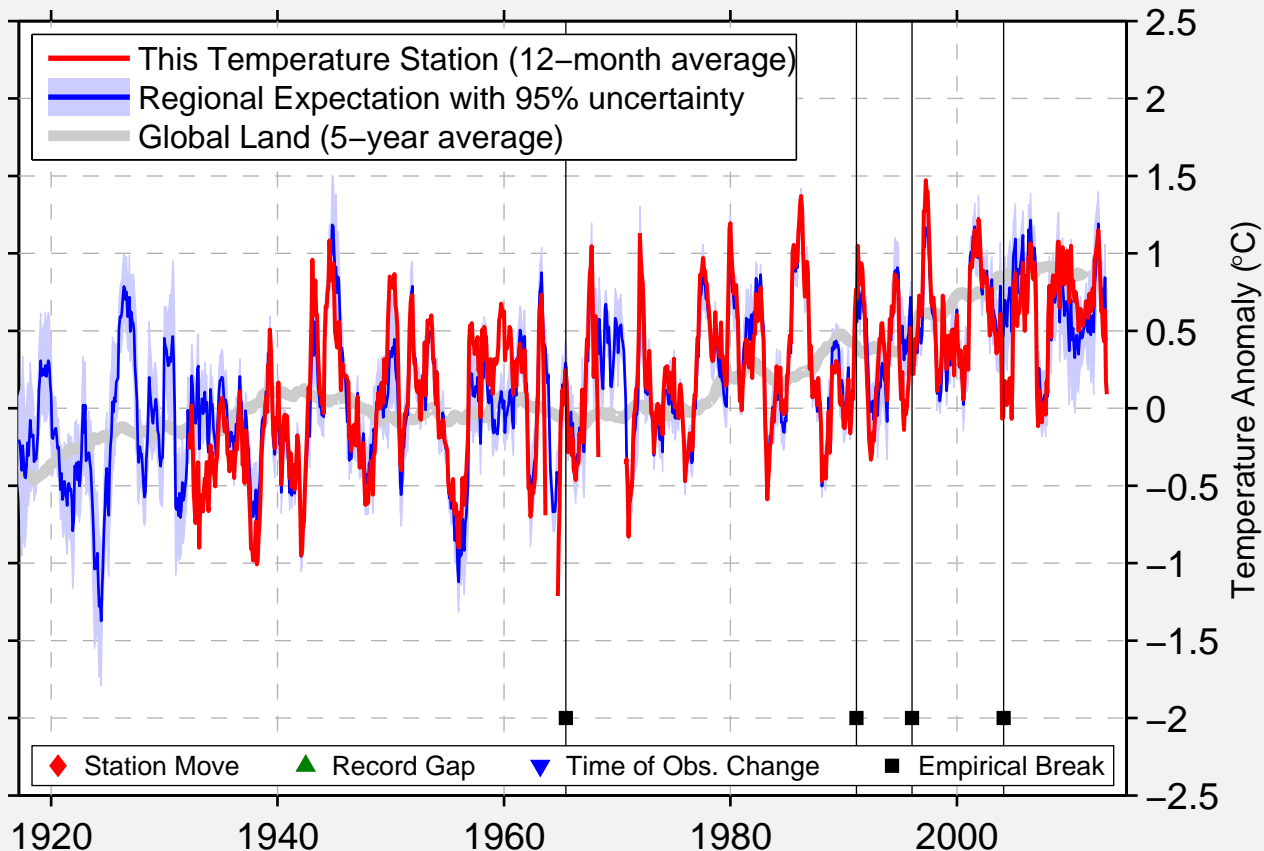

PASO DE LOS LIBRES AERO ARGENT

29.683 S, 57.150 W (Argentina)

Data Quality Controlled and Aligned at Breakpoints

Berkeley Earth