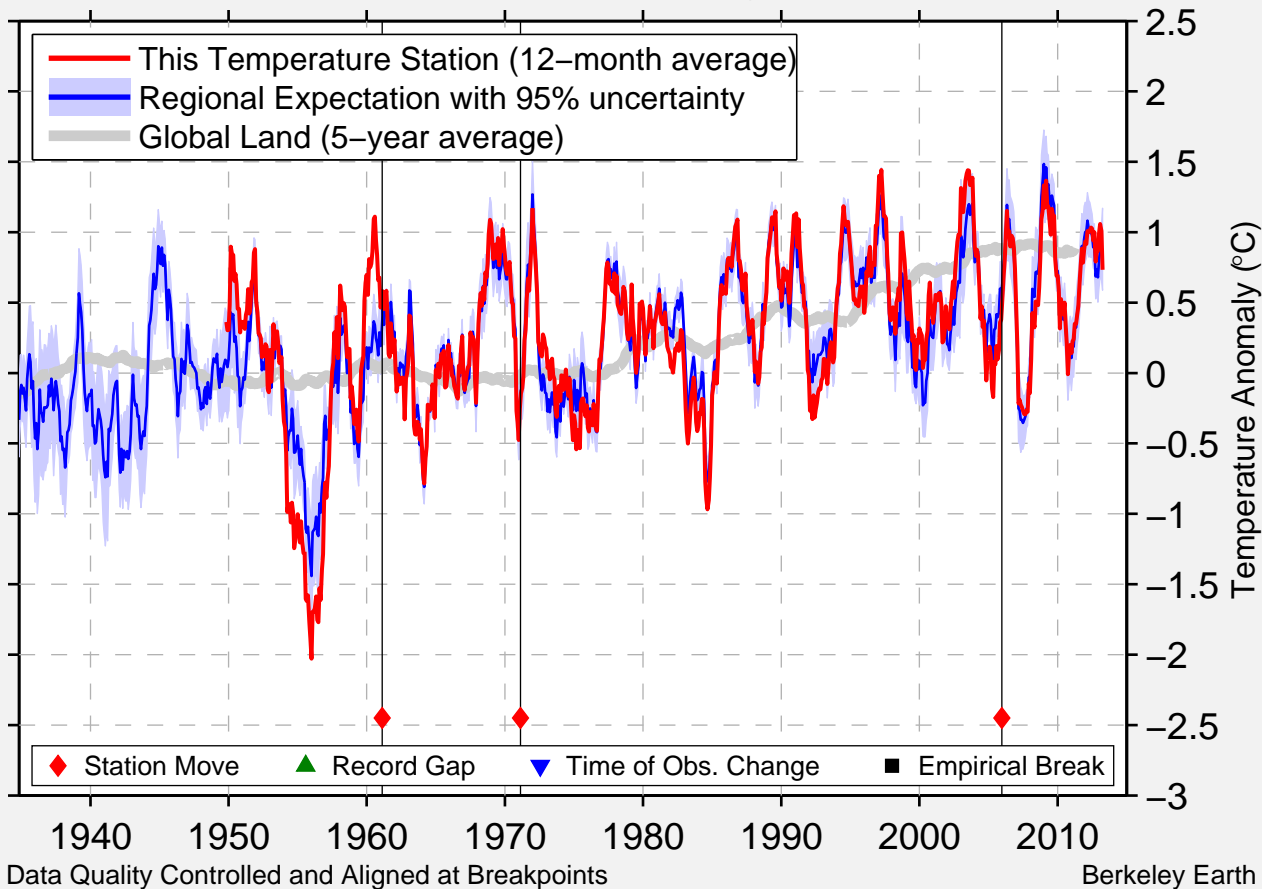

MENDOZA AERO

32.891 S, 68.800 W (Argentina)

Data Quality Controlled and Aligned at Breakpoints

Berkeley Earth