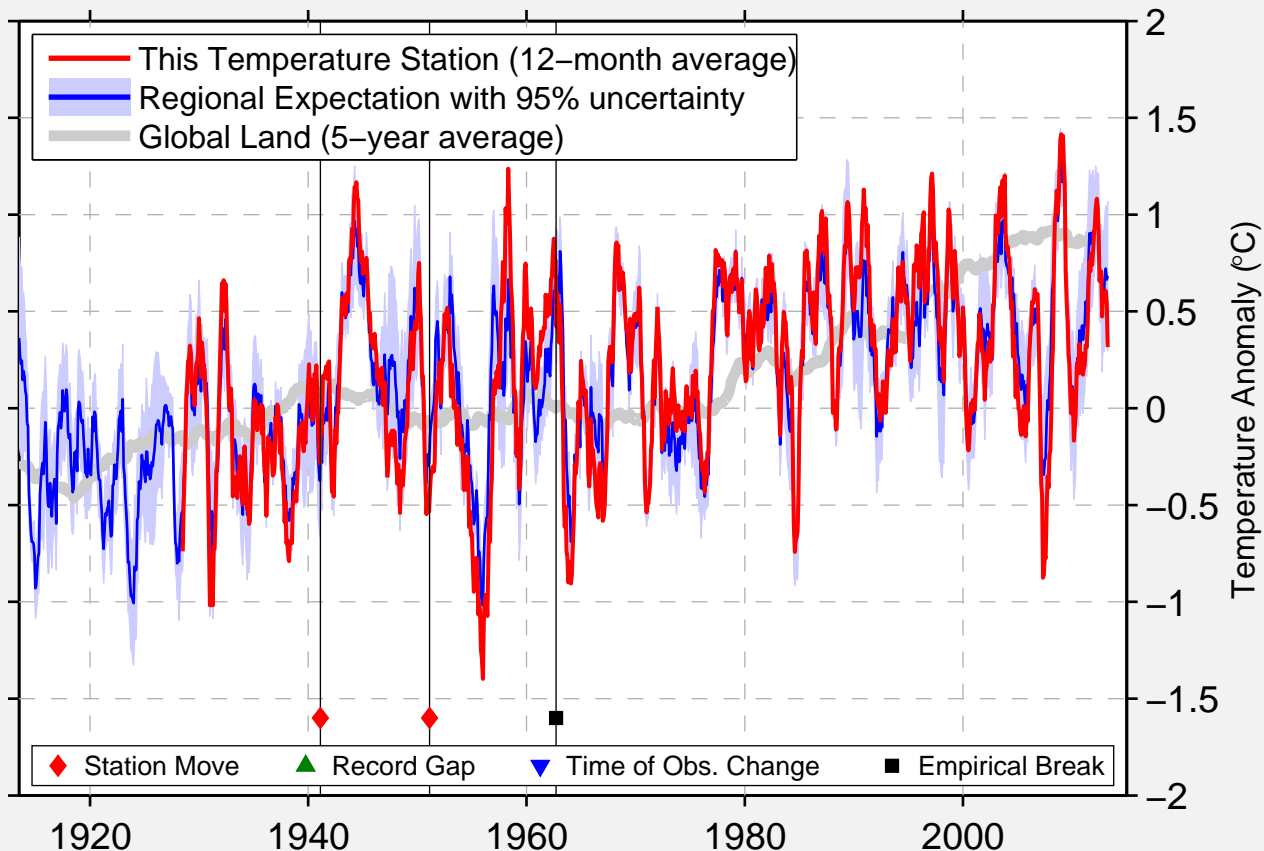

CIPOLLETTI ARGENTINA

38.977 S, 68.054 W (Argentina)

Data Quality Controlled and Aligned at Breakpoints

Berkeley Earth