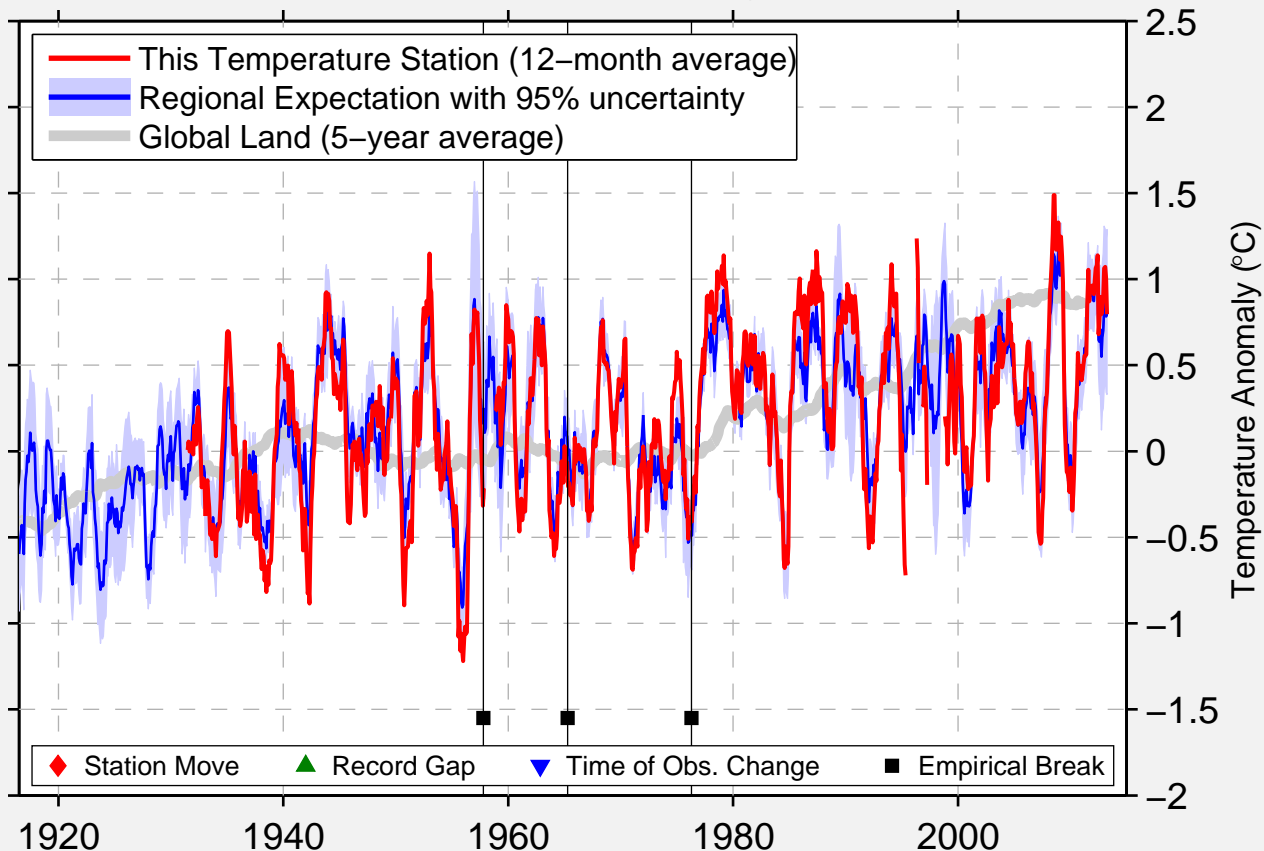

BARILOCHE AERO

41.150 S, 71.167 W (Argentina)

Data Quality Controlled and Aligned at Breakpoints

Berkeley Earth