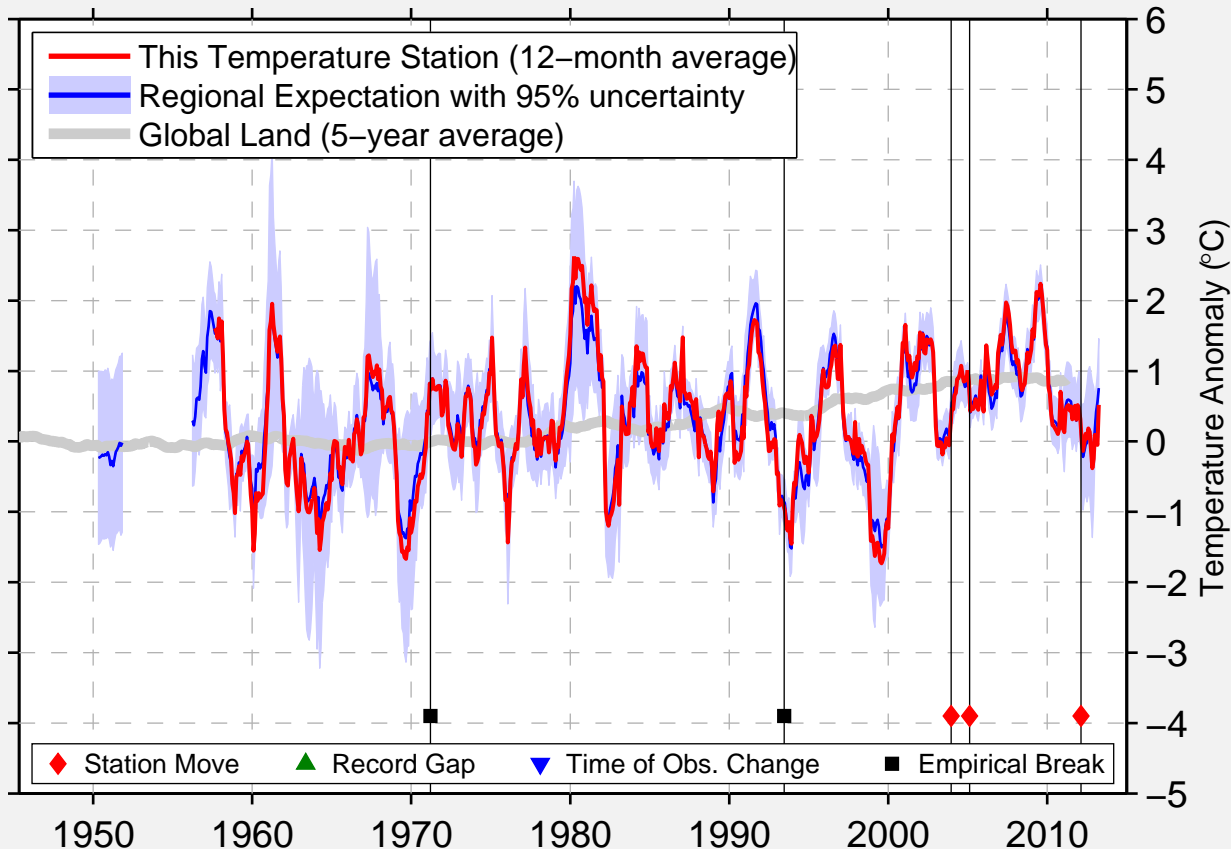

# CASEY (OP. AUSTRALIA)

66.358 S, 110.428 E (Antarctica)

Data Quality Controlled and Aligned at Breakpoints

Berkeley Earth