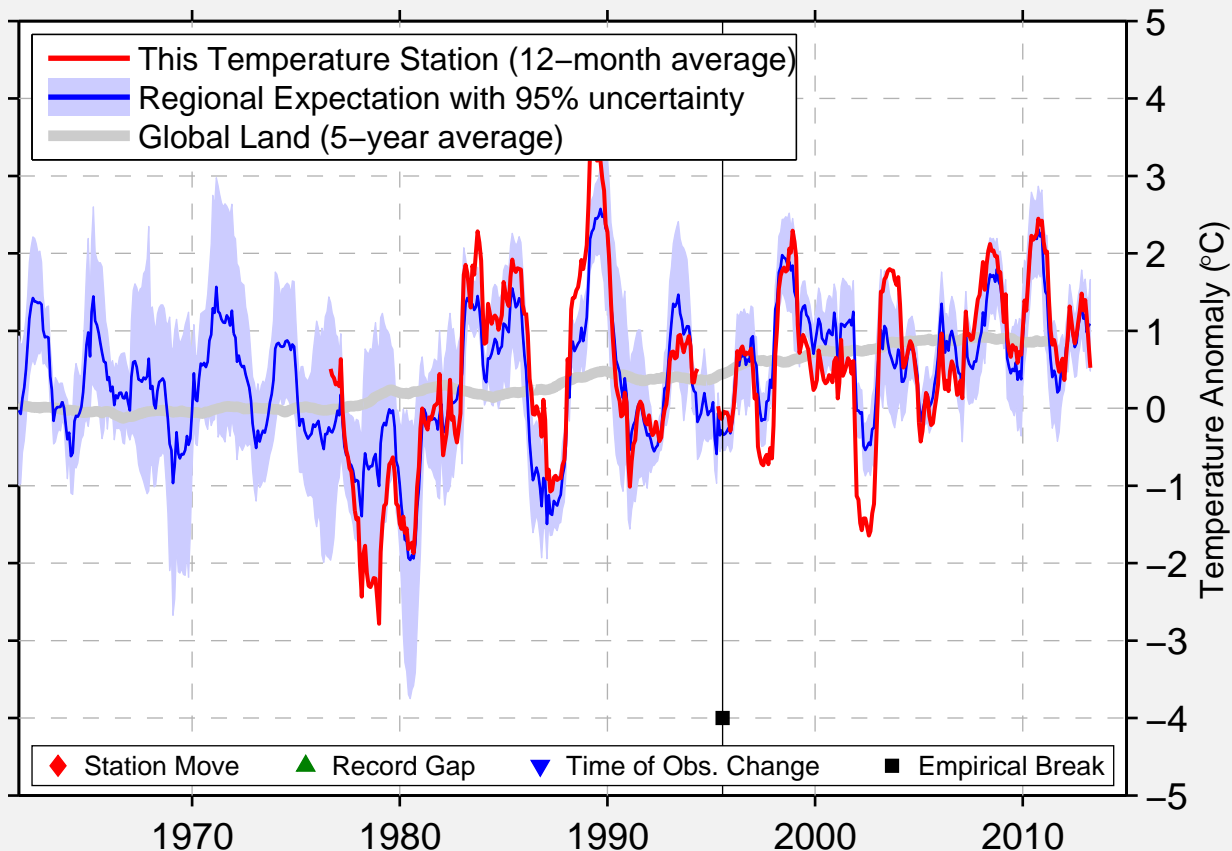

# GENERAL SAN MARTIN B.E.

68.126 S, 67.130 W (Antarctica)

Data Quality Controlled and Aligned at Breakpoints

Berkeley Earth