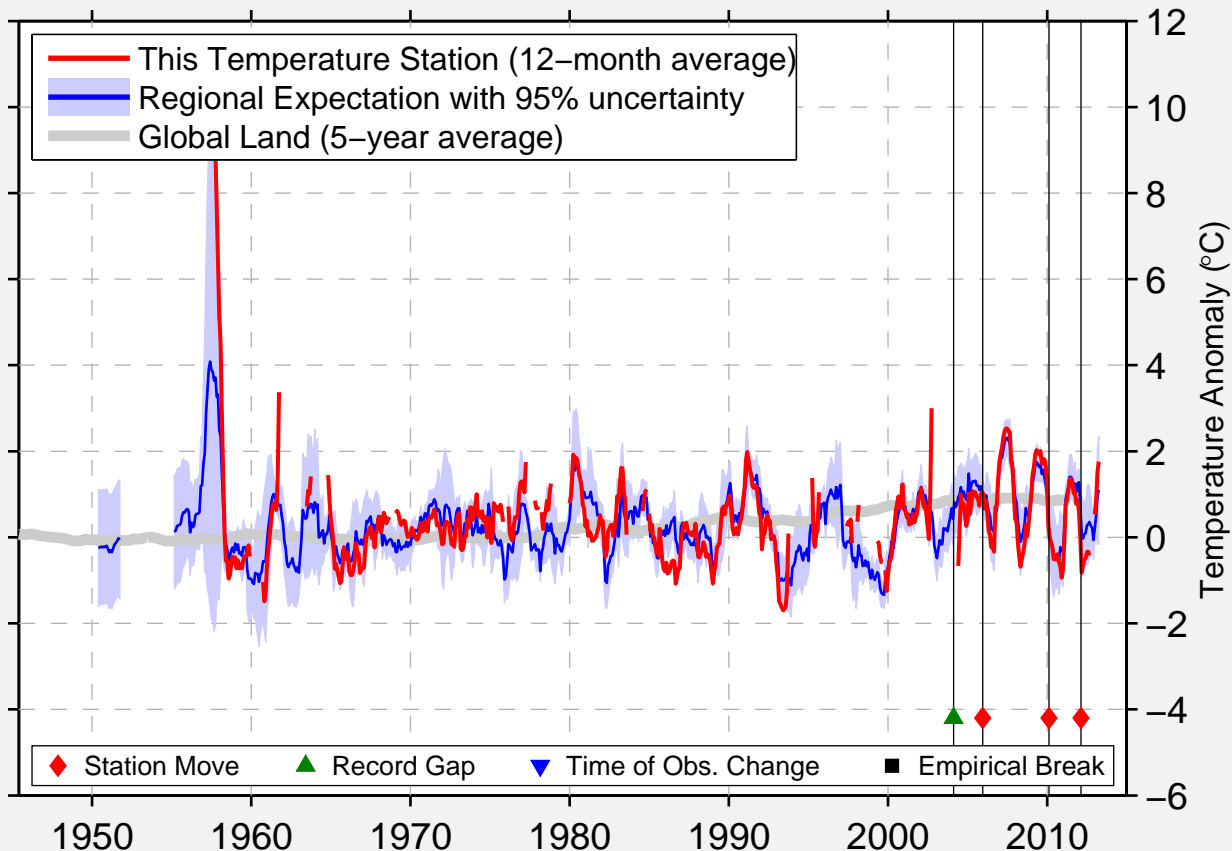

VOSTOK

78.455 S, 106.846 E (Antarctica)

Data Quality Controlled and Aligned at Breakpoints

Berkeley Earth