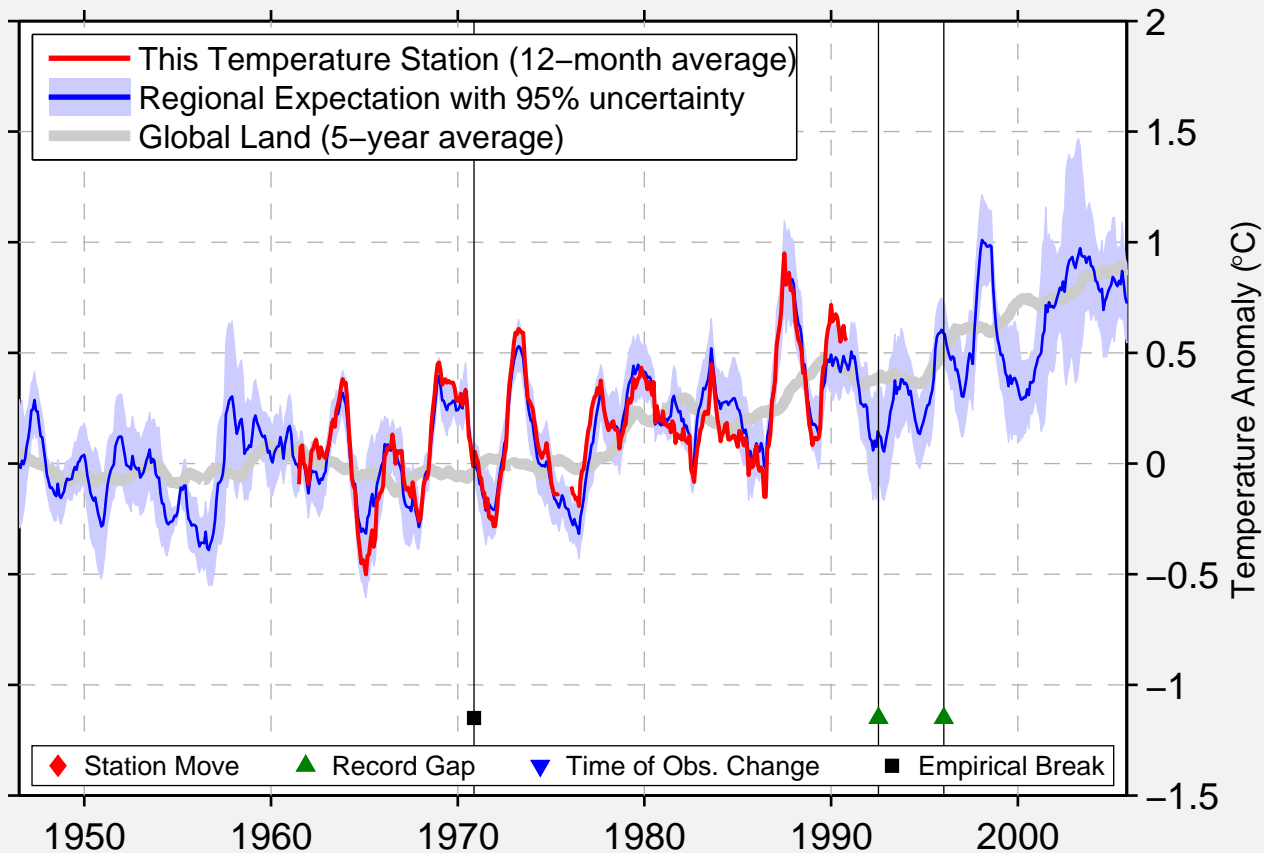

N ZEREKORE GUINEA AFRICA

7.730 N, 8.830 W (Guinea)

Data Quality Controlled and Aligned at Breakpoints

Berkeley Earth